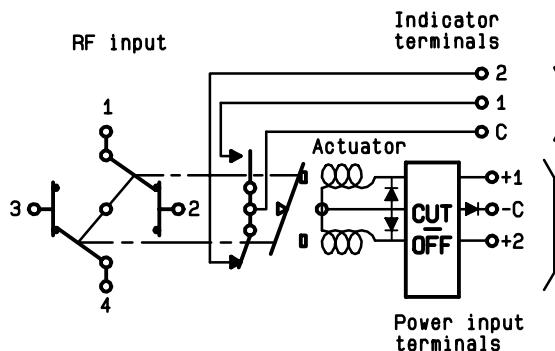

ELECTRICAL CHARACTERISTICS

ACTUATOR : LATCHING
NOMINAL CURRENT AT 25°C (±10%) : 320 mA
ACTUATOR VOLTAGE (Vcc) : 12V (10.2 to 13V)/ NEGATIVE COMMON
TERMINALS : solder pins (250 Deg.C max./30 sec)
INDICATOR RATING : 1 W / 30 V / 100 mA
SELF CUT-OFF TIME : 40 ms < CT < 120 ms

DRAWING

General tolerance: $\pm 0,5$ mm

SCHEMATIC DIAGRAM

Voltage	RF continuity	Indicator
- C + 1	1 ↔ 3 2 ↔ 4	C . 1
- C + 2	1 ↔ 2 3 ↔ 4	C . 2

4113-9212 This information is given as an indication. In the continual goal to improve our products, we reserve the right to make any modifications judged necessary