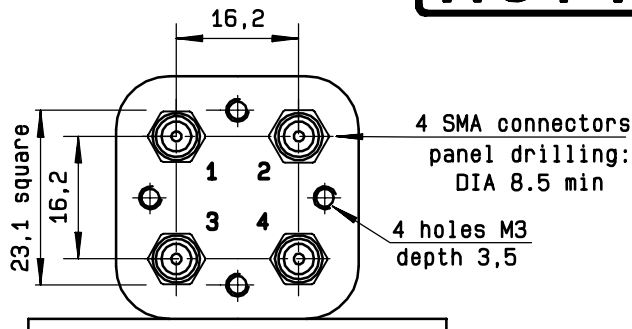

DRAWING

General tolerance: $\pm 0,5$ mm

SCHEMATIC DIAGRAM

Voltage	RF continuity	Indicator
- C + 1	1 ↔ 3 2 ↔ 4	C . 1
- C + 2	1 ↔ 2 3 ↔ 4	C . 2