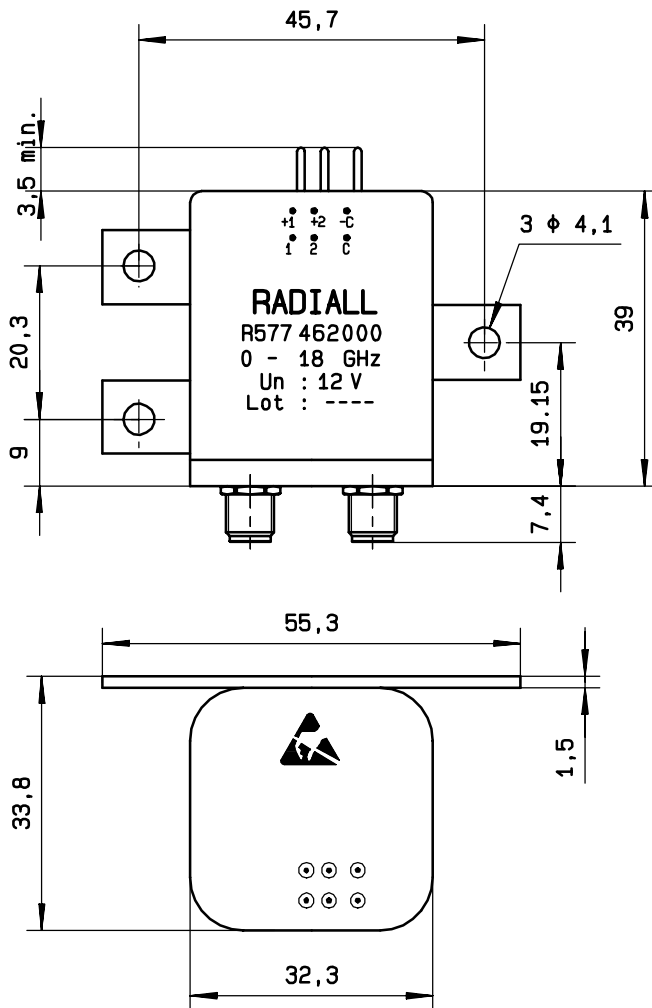

DRAWING

General tolerance: $\pm 0,5$ mm

SCHEMATIC DIAGRAM

Voltage	RF continuity	Indicator
- C + 1	1 ↔ 3 2 ↔ 4	C . 1
- C + 2	1 ↔ 2 3 ↔ 4	C . 2