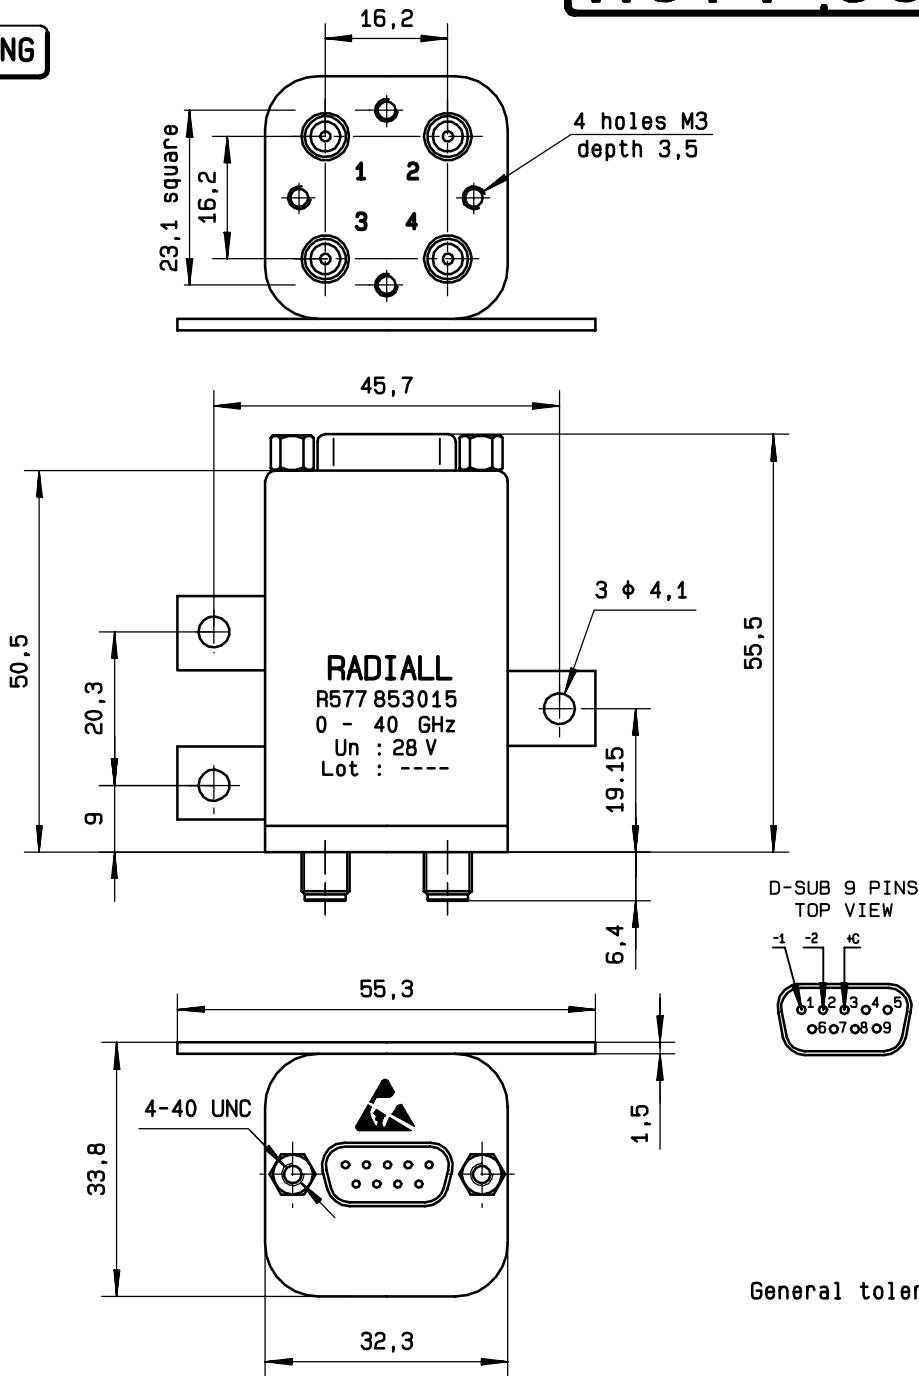

DRAWING

General tolerance: ± 0,5 mm

SCHEMATIC DIAGRAM

Voltage	RF continuity
+ C - 1	1 ↔ 3 2 ↔ 4
+ C - 2	1 ↔ 2 3 ↔ 4