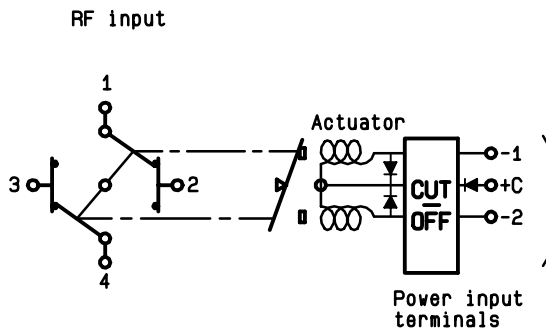

ELECTRICAL CHARACTERISTICS

ACTUATOR : LATCHING
 NOMINAL CURRENT AT 25° C (±10%) : 125 mA
 ACTUATOR VOLTAGE (Vcc) : 28V (24 to 30V) / POSITIVE COMMON
 TERMINALS : D-sub 9 pins
 SELF CUT-OFF TIME : 40 ms < CT < 120 ms

4112-9212

DRAWING

General tolerance: ± 0,5 mm

SCHEMATIC DIAGRAM

Voltage	RF continuity
+ C - 1	1 ↔ 3 2 ↔ 4
+ C - 2	1 ↔ 2 3 ↔ 4

4113-9212 This information is given as an indication. In the continual goal to improve our products, we reserve the right to make any modifications judged necessary