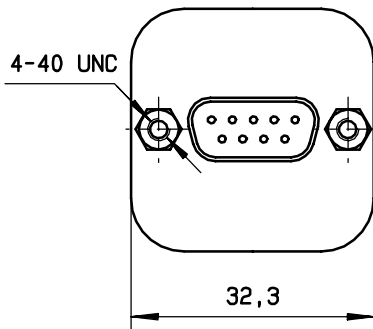

ELECTRICAL CHARACTERISTICS

ACTUATOR : FAILSAFE
 NOMINAL CURRENT AT 25° C (±10%) : 140 mA
 ACTUATOR VOLTAGE (Vcc) : 28V (24 to 30V)
 TERMINALS : D-sub 9 pins

MECHANICAL CHARACTERISTICS

CONNECTORS : SMA female per MIL C 39012
 LIFE : 2.500.000 cycles
 SWITCHING TIME (nominal voltage;25° C) : < 15 ms
 CONSTRUCTION : splashproof
 WEIGHT : < 100 g

4112-9212

DRAWING

D-SUB 9 PINS
TOP VIEW

General tolerance: ± 0,5 mm

SCHEMATIC DIAGRAM

Voltage	RF continuity
energized	1 ↔ 3 2 ↔ 4
De-energized	1 ↔ 2 3 ↔ 4

This information is given as an indication. In the continual goal to improve our products, we reserve the right to make any modifications judged necessary