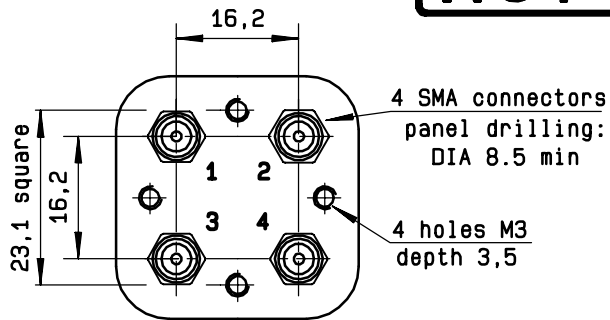

ELECTRICAL CHARACTERISTICS

ACTUATOR : FAILSAFE
 NOMINAL CURRENT AT 25° C (±10%) : 140 mA
 ACTUATOR VOLTAGE (Vcc) : 28V (24 to 30V)
 TERMINALS : D-sub 9 pins

MECHANICAL CHARACTERISTICS

CONNECTORS : SMA female per MIL C 39012
 LIFE : 2.500.000 cycles
 SWITCHING TIME (nominal voltage;25° C) : < 15 ms
 CONSTRUCTION : splashproof
 WEIGHT : < 100 g

4112-9212

DRAWING

D-SUB 9 PINS
TOP VIEW

General tolerance: ± 0,5 mm

SCHEMATIC DIAGRAM

Voltage	RF continuity
energized	1 ↔ 3 2 ↔ 4
De-energized	1 ↔ 2 3 ↔ 4

This information is given as an indication. In the continual goal to improve our products, we reserve the right to make any modifications judged necessary