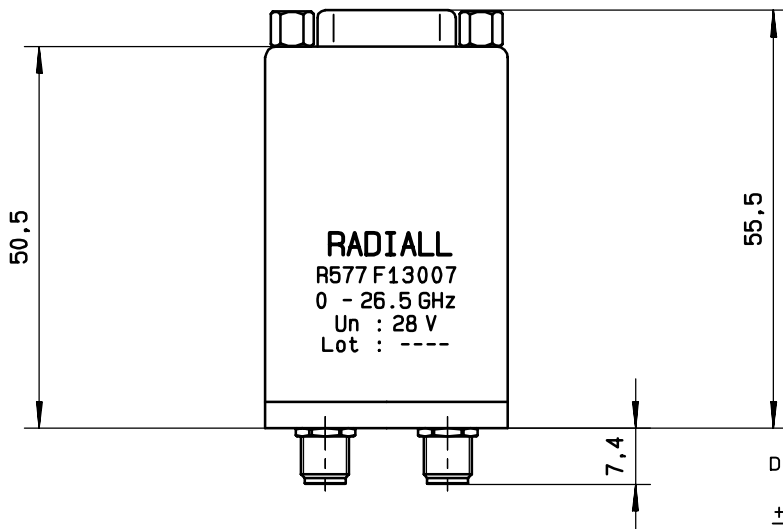

DRAWING

General tolerance: ± 0,5 mm

SCHEMATIC DIAGRAM

Voltage	RF continuity
energized	1 ↔ 3 2 ↔ 4
De-energized	1 ↔ 2 3 ↔ 4

This information is given as an indication. In the continual goal to improve our products, we reserve the right to make any modifications judged necessary

4113-9212