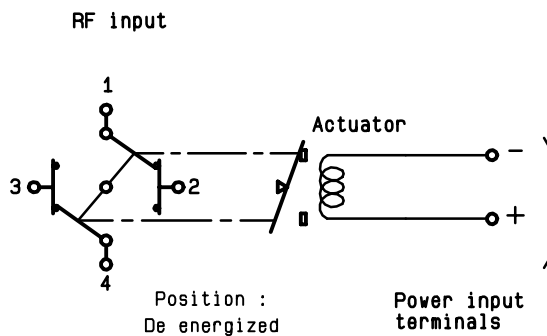

ELECTRICAL CHARACTERISTICS

ACTUATOR : FAILSAFE
 NOMINAL CURRENT AT 25° C (±10%) : 140 mA
 ACTUATOR VOLTAGE (Vcc) : 28V (24 to 30V)
 TERMINALS : D-sub 9 pins

MECHANICAL CHARACTERISTICS

CONNECTORS : SMA female per MIL C 39012
 LIFE : 2.500.000 cycles
 SWITCHING TIME (nominal voltage;25° C) : < 15 ms
 CONSTRUCTION : splashproof
 WEIGHT : < 100 g

4112-9212

DRAWING

D-SUB 9 PINS
TOP VIEW

General tolerance: ± 0,5 mm

SCHEMATIC DIAGRAM

Voltage	RF continuity
energized	1 ↔ 3 2 ↔ 4
De-energized	1 ↔ 2 3 ↔ 4

This information is given as an indication. In the continual goal to improve our products, we reserve the right to make any modifications judged necessary