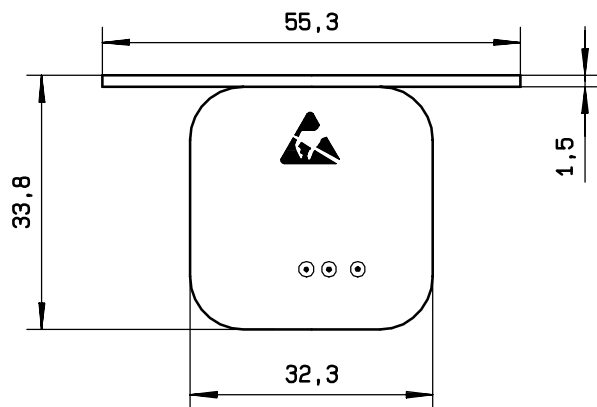

MECHANICAL CHARACTERISTICS

CONNECTORS : SMA female per MIL C 39012
 LIFE : 2.500.000 cycles
 SWITCHING TIME (nominal voltage;25° C) : < 15 ms
 CONSTRUCTION : splashproof
 WEIGHT : < 85 g

ENVIRONMENTAL CHARACTERISTICS

DRAWING

General tolerance: ± 0,5 mm

SCHEMATIC DIAGRAM

Voltage	RF continuity
+ C - 1	1 ↔ 3 2 ↔ 4
+ C - 2	1 ↔ 2 3 ↔ 4

4113-9212 This information is given as an indication. In the continual goal to improve our products, we reserve the right to make any modifications judged necessary