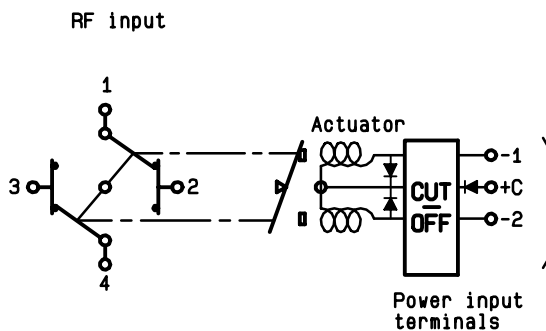

ELECTRICAL CHARACTERISTICS

ACTUATOR : LATCHING
 NOMINAL CURRENT AT 25° C (±10%) : 125 mA
 ACTUATOR VOLTAGE (Vcc) : 28V (24 to 30V) / POSITIVE COMMON
 TERMINALS : solder pins (250 Deg.C max./30 sec)
 SELF CUT-OFF TIME : 40 ms < CT < 120 ms

DRAWING

General tolerance: ± 0,5 mm

SCHEMATIC DIAGRAM

Voltage	RF continuity
+ C - 1	1 ↔ 3 2 ↔ 4
+ C - 2	1 ↔ 2 3 ↔ 4

4113-9212 This information is given as an indication. In the continual goal to improve our products, we reserve the right to make any modifications judged necessary