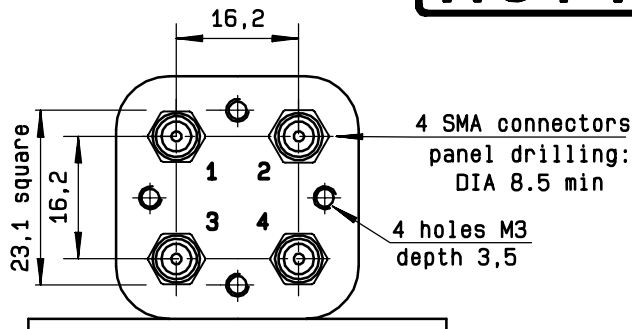

DRAWING

General tolerance: ± 0,5 mm

SCHEMATIC DIAGRAM

Voltage	RF continuity
+ C - 1	1 ↔ 3 2 ↔ 4
+ C - 2	1 ↔ 2 3 ↔ 4