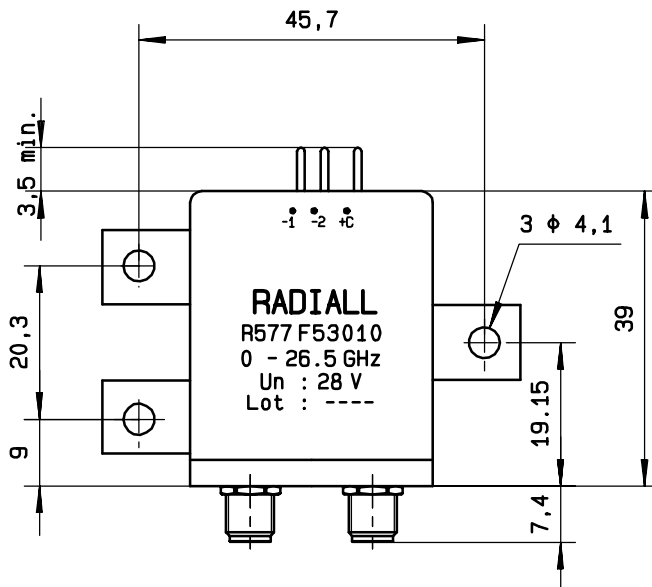

DRAWING

General tolerance: ± 0,5 mm

SCHEMATIC DIAGRAM

Voltage	RF continuity
+ C - 1	1 ↔ 3 2 ↔ 4
+ C - 2	1 ↔ 2 3 ↔ 4