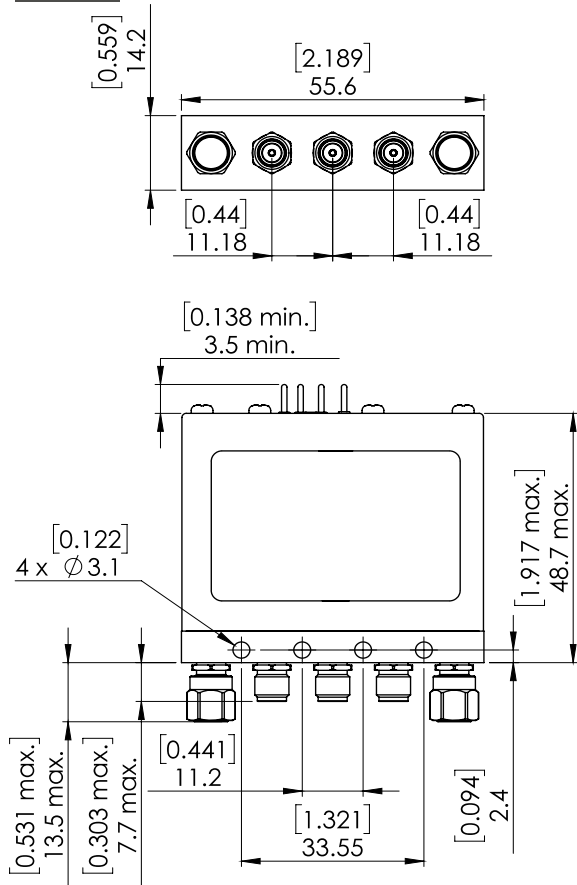

PAGE 1/2

ISSUE 09-03-21

SERIE : SPDT ZC

PART NUMBER : **R585333500**

RF CHARACTERISTICS

Frequency range : **0 - 3 GHz**
Impedance : **50 Ohms**

Frequency (GHz)	DC - 3
VSWR max	1.20
Insertion loss max	0.20 dB
Isolation min	80 dB
Average power (*)	240 W

ELECTRICAL CHARACTERISTICS

Actuator : **LATCHING**
Nominal current ** : **160 mA**
Actuator voltage (Vcc) : **28V (24 to 30V)**
Terminals : **solder pins (250°C max. / 30 sec.)**
TTL inputs (E) - High level : **2.2 to 5.5 V / 800µA at 5.5 V**
- Low level : **0 to 0.8 V / 20µA at 0.8 V**

MECHANICAL CHARACTERISTICS

Connectors : **SMA female per MIL-C 39012**
Life : **10 million cycles**
Switching Time*** : **< 10 ms**
Construction : **Splashproof**
Weight : **< 100 g**

ENVIRONMENTAL CHARACTERISTICS

SERIE : SPDT ZC

PART NUMBER : R585333500

DRAWING

General tolerances : ±0,5 mm [0,02 in]

LABEL

SCHEMATIC DIAGRAM

RF input

50Ω Termination