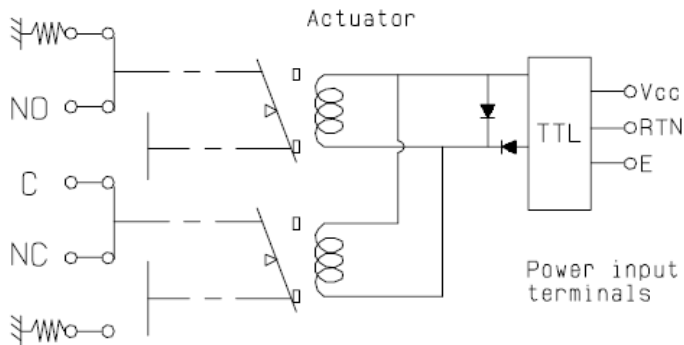

ELECTRICAL CHARACTERISTICS

Actuator : **FAILSAFE**
 Nominal current ** : **500 mA**
 Actuator voltage (Vcc) : **12V (10.2 to 13V)**
 Terminals : **solder pins (250°C max. / 30 sec.)**
 TTL inputs (E) - High level : **2.2 to 5.5 V / 800µA at 5.5 V**
 - Low level : **0 to 0.8 V / 20µA at 0.8 V**

SERIE : SPDT ZC

PART NUMBER : R585412500

DRAWING

General tolerances : ±0,5 mm [0,02 in]

LABEL

SCHEMATIC DIAGRAM

RF input

50Ω Termination

50Ω Termination

Position : de-energized

TTL input	RF Continuity
E = 0	C↔NC / NO↔50Ω
E = 1	C↔NO / NC↔50Ω

X-ON Electronics

Largest Supplier of Electrical and Electronic Components

Click to view similar products for [Coaxial Switches](#) category: