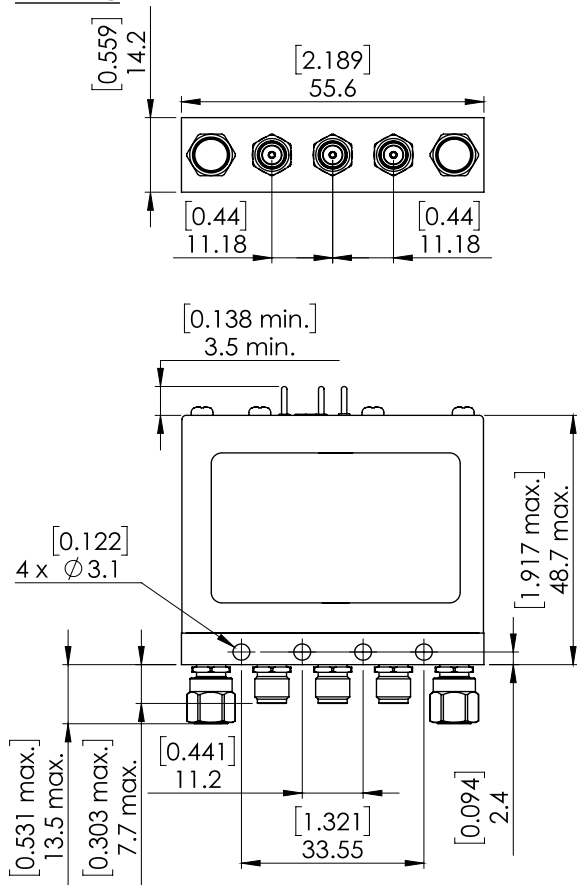

PAGE 1/2

ISSUE 09-03-21

SERIE : SPDT ZC

PART NUMBER : R585412500

RF CHARACTERISTICS

Frequency range : **0 - 18 GHz**
 Impedance : **50 Ohms**

Frequency (GHz)	DC - 3	3 - 8	8 - 12.4	12.4 - 18
VSWR max	1.20	1.30	1.40	1.50
Insertion loss max	0.20 dB	0.30 dB	0.40 dB	0.50 dB
Isolation min	80 dB	70 dB	60 dB	60 dB
Average power (*)	240 W	150 W	120 W	100 W

MECHANICAL CHARACTERISTICS

Connectors : **SMA female per MIL-C 39012**
 Life : **10 million cycles**
 Switching Time*** : **< 10 ms**
 Construction : **Splashproof**
 Weight : **< 100 g**

ENVIRONMENTAL CHARACTERISTICS

SERIE : SPDT ZC

PART NUMBER : R585412500

DRAWING

General tolerances : ±0,5 mm [0,02 in]

LABEL

SCHEMATIC DIAGRAM

RF input

50Ω Termination

50Ω Termination

Position : de-energized

TTL input	RF Continuity
E = 0	C↔NC / NO↔50Ω
E = 1	C↔NO / NC↔50Ω

X-ON Electronics

Largest Supplier of Electrical and Electronic Components

Click to view similar products for [Coaxial Switches](#) category: