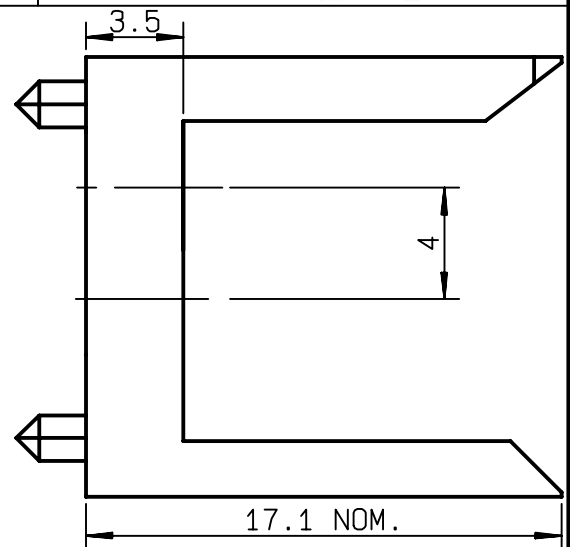

**STRAIGHT MALE HOUSING  
FOR REMOVABLE INSERTS**

**R694.261.906**  
**SERIES MCC2**

NOMINAL IMPEDANCE	<b>NA</b> Ω
FREQUENCY RANGE	<b>NA</b> GHz
TEMPERATURE RATING	<b>-25/+125</b> °C
V.S.W.R	<b>NA</b> + x F(GHz)Maxi
RF INSERTION LOSS	<b>NA</b> √F(GHz) dB Maxi
VOLTAGE RATING	<b>NA</b> Veff Maxi
DIELECTRIC WITHSTANDING VOLTAGE	<b>NA</b> Veff Mini
INSULATION RESISTANCE	<b>NA</b> MΩMini
HERMETIC SEAL	<b>MA</b> Atm.cm <sup>3</sup> /s
LEAKAGE (pressurized only)	<b>NA</b>
MECHANICAL DURABILITY	Cycles
WEIGHT	<b>1.22</b> gr
SPECIFICATION	

CABLES :

OTHERS CHARACTERISTICS

CABLE RETENTION	<b>NA</b> N Mini
CENTER CONTACT RETENTION	
Axial force - mating end	<b>NA</b> N Mini
Axial force - opposite end	<b>NA</b> N Mini
Torque	<b>NA</b> cm.N Mini
RECOMMENDED TORQUES	
Mating	<b>NA</b> cm.N
Panel nut	<b>NA</b> cm.N
Clamp nut	<b>NA</b> cm.N

CONNECTOR PARTS:	MATERIALS	FINISH	(all values are given ) in micrometers
BODY			
OUTER CONTACT			
CENTER CONTACT			
INSULATOR			
GASKET			
OTHERS PIECES	LIQUID CRISTAL POLYMER		

ISSUE	CREATION DATE	FILE PART-NUMBER
<b>0234A00</b>	<b>27/01/1997</b>	