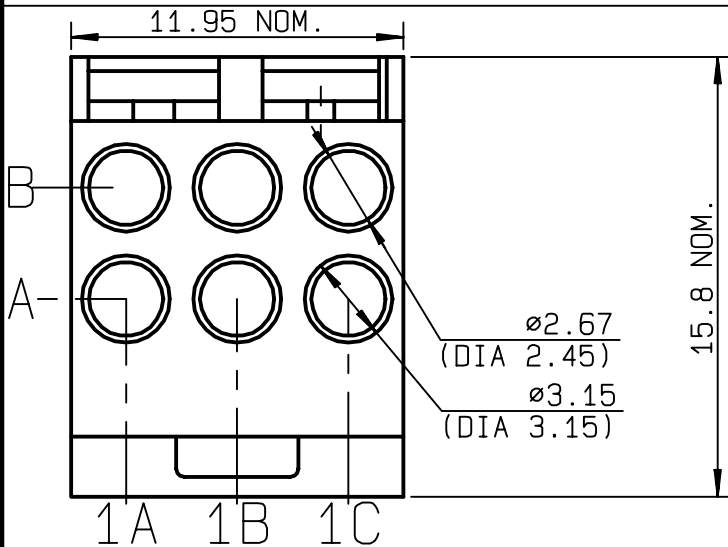

**STRAIGHT MALE HOUSING  
FOR REMOVABLE INSERTS**

**R694.261.906**  
**SERIES MCC2**

NOMINAL IMPEDANCE	<b>NA</b> Ω
FREQUENCY RANGE	<b>NA</b> GHz
TEMPERATURE RATING	<b>-25/+125</b> °C
V.S.W.R	<b>NA</b> + x F(GHz)Maxi
RF INSERTION LOSS	<b>NA</b> √F(GHz) dB Maxi
VOLTAGE RATING	<b>NA</b> Veff Maxi
DIELECTRIC WITHSTANDING VOLTAGE	<b>NA</b> Veff Mini
INSULATION RESISTANCE	<b>NA</b> MΩMini
HERMETIC SEAL	<b>MA</b> Atm.cm <sup>3</sup> /s
LEAKAGE (pressurized only)	<b>NA</b>
MECHANICAL DURABILITY	Cycles
WEIGHT	<b>1.22</b> gr
SPECIFICATION	

CABLES :

OTHERS CHARACTERISTICS

CABLE RETENTION	<b>NA</b> N Mini
CENTER CONTACT RETENTION	
Axial force - mating end	<b>NA</b> N Mini
Axial force - opposite end	<b>NA</b> N Mini
Torque	<b>NA</b> cm.N Mini
RECOMMENDED TORQUES	
Mating	<b>NA</b> cm.N
Panel nut	<b>NA</b> cm.N
Clamp nut	<b>NA</b> cm.N

CONNECTOR PARTS:	MATERIALS	FINISH	(all values are given ) in micrometers
BODY			
OUTER CONTACT			
CENTER CONTACT			
INSULATOR			
GASKET			
OTHERS PIECES	LIQUID CRISTAL POLYMER		

ISSUE	CREATION DATE	FILE PART-NUMBER
<b>0234A00</b>	<b>27/01/1997</b>	