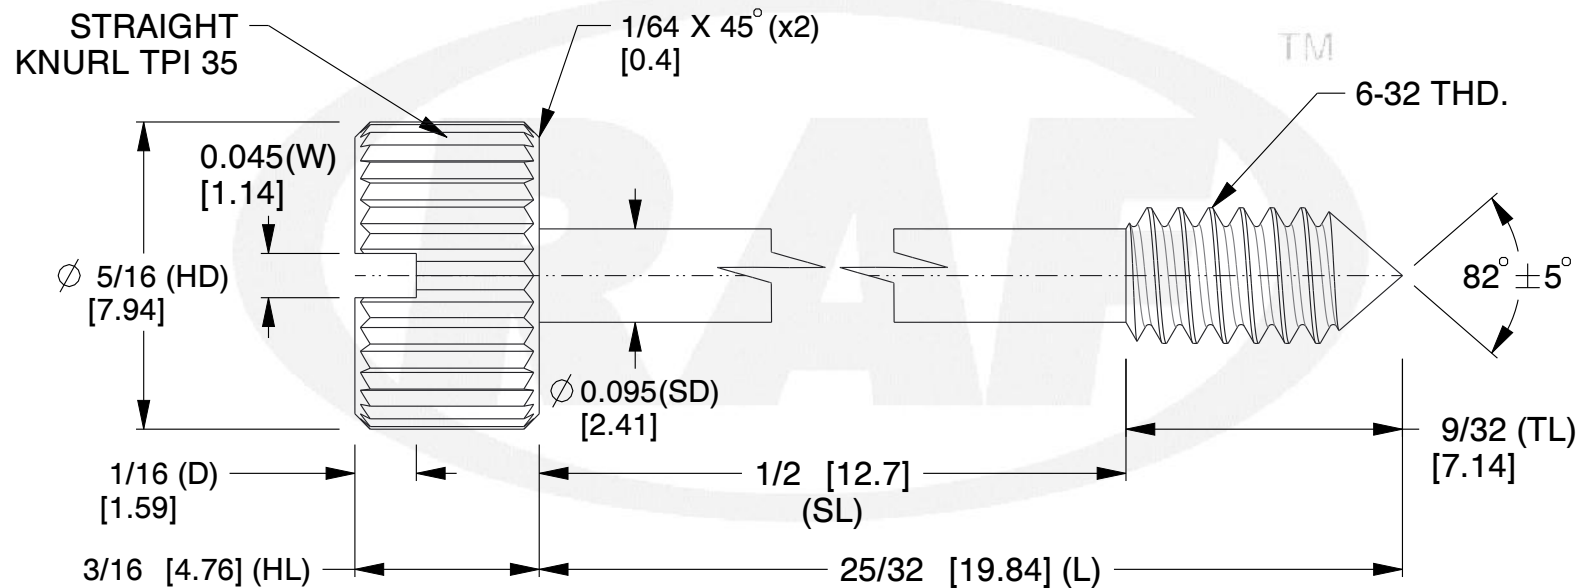

NOTES:

1. Material : Stainless Steel
2. Finish :
3. ASME Y14.5-M - 2009
4. All Drawing Dimensions are in Inches [mm]
5. Unless otherwise specified; Edge Breaks, Radii or Countersinks 0.005-0.015

95 Silvermine Rd., Seymour CT 06483
Tel: 203-888-2133, Fax: 203-888-9860

This Drawing is the Property of RAF.
It contains confidential, proprietary information that is RAF property. Do not disclose to or duplicate for others except as authorized by RAF.

TOLERANCES
ALL DIMENSIONS ARE INCHES (UNLESS OTHERWISE SPECIFIED)
METALLIC
LENGTHS < 6 INCHES ± 0.005
LENGTH > 6 INCHES ± 0.010
DIAMETERS: ± 0.005
NON-METALLIC
LENGTH: ± 0.010 DIAMETERS: ± 0.010
INTERNAL THREADS:
MINIMUM THREAD DEPTH