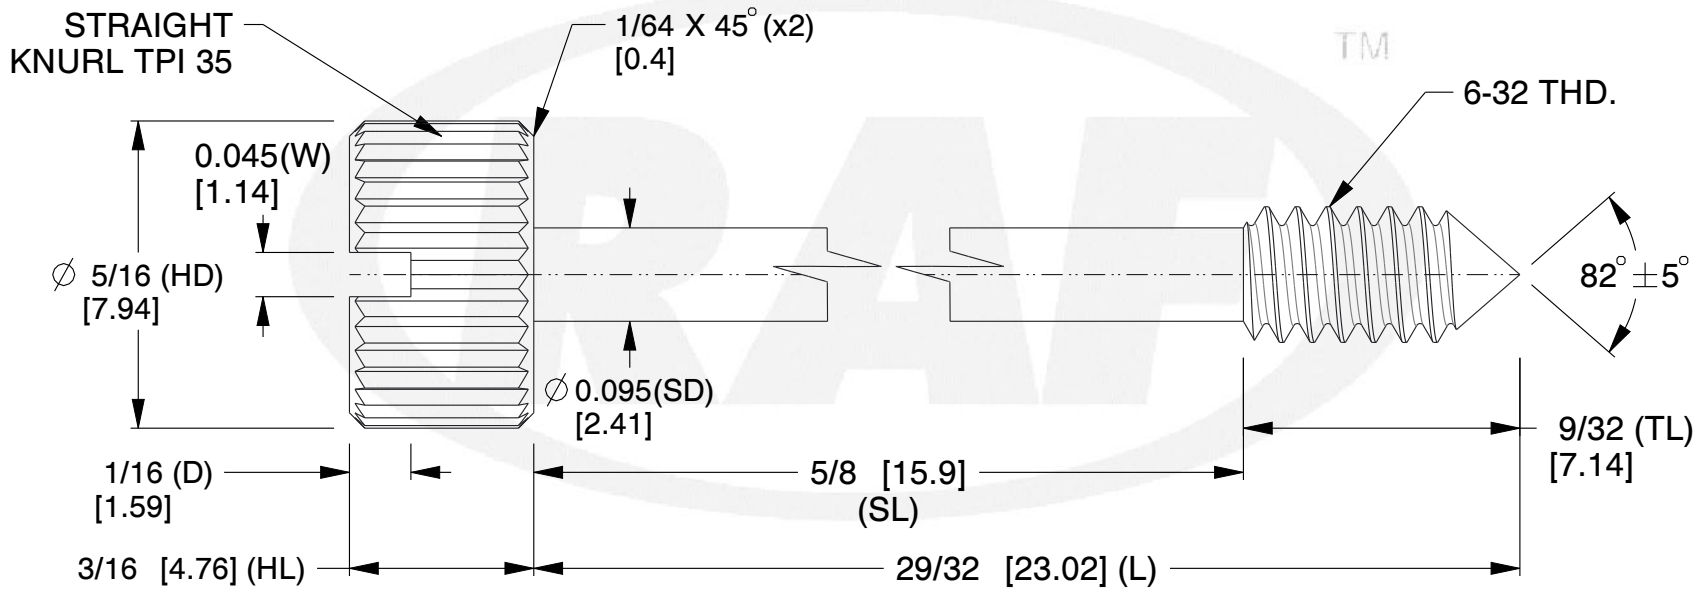

**NOTES:**

1. Material : Stainless Steel
2. Finish :
3. ASME Y14.5-M - 2009
4. All Drawing Dimensions are in Inches [mm]
5. Unless otherwise specified; Edge Breaks, Radii or Countersinks 0.005-0.015

COMPONENT	PANEL SCREW
0109-SS	SCALE
CAPTIVE PANEL SCREW STYLE 1	5.12
	SHEET
	1 of 1

**TOLERANCES**  
ALL DIMENSIONS ARE INCHES (UNLESS OTHERWISE SPECIFIED)  
**METALLIC**  
LENGTHS < 6 INCHES ± 0.005  
LENGTH > 6 INCHES ± 0.010  
DIAMETERS: ± 0.005  
**NON-METALLIC**  
LENGTH: ± 0.010 DIAMETERS: ± 0.010  
**INTERNAL THREADS:**  
MINIMUM THREAD DEPTH