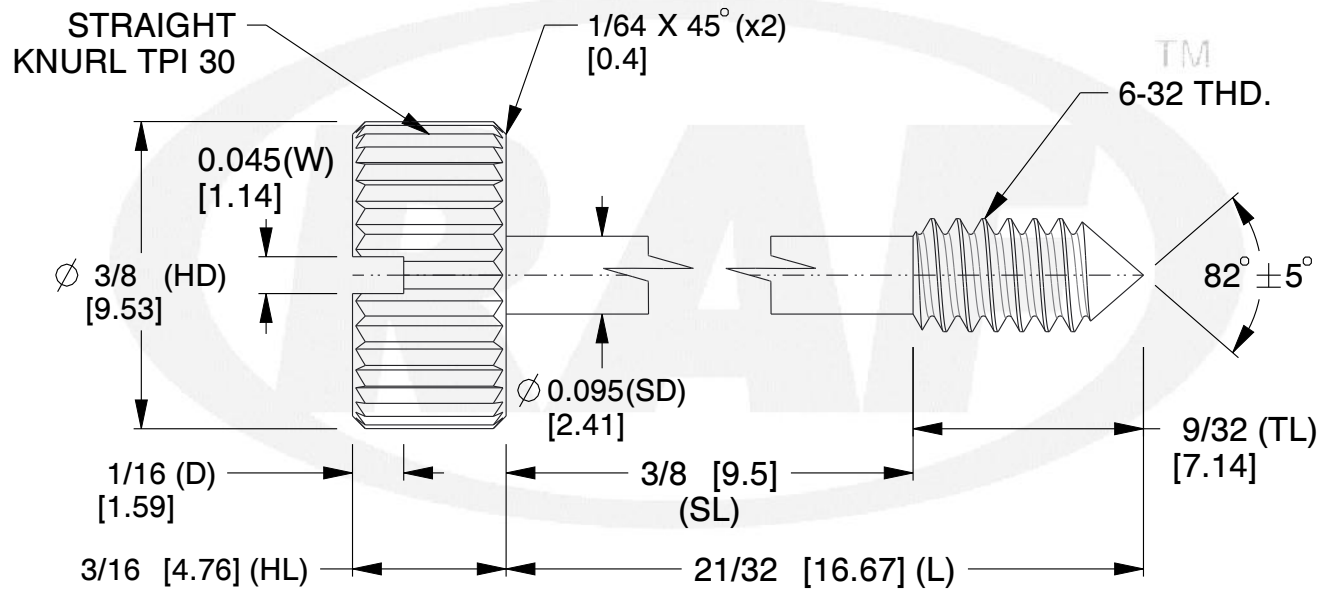

NOTES:

1. Material : Stainless Steel
2. Finish :
3. ASME Y14.5-M - 2009
4. All Drawing Dimensions are in Inches [mm]
5. Unless otherwise specified; Edge Breaks, Radii or Countersinks 0.005-0.015

95 Silvermine Rd., Seymour CT 06483
Tel: 203-888-2133, Fax: 203-888-9860

This Drawing is the Property of RAF.
It contains confidential, proprietary information that is RAF property. Do not disclose to or duplicate for others except as authorized by RAF.

TOLERANCES
ALL DIMENSIONS ARE INCHES (UNLESS OTHERWISE SPECIFIED)
METALLIC
LENGTHS < 6 INCHES ± 0.005
LENGTH > 6 INCHES ± 0.010
DIAMETERS: ± 0.005
NON-METALLIC
LENGTH: ± 0.010 DIAMETERS: ± 0.010
INTERNAL THREADS:
MINIMUM THREAD DEPTH