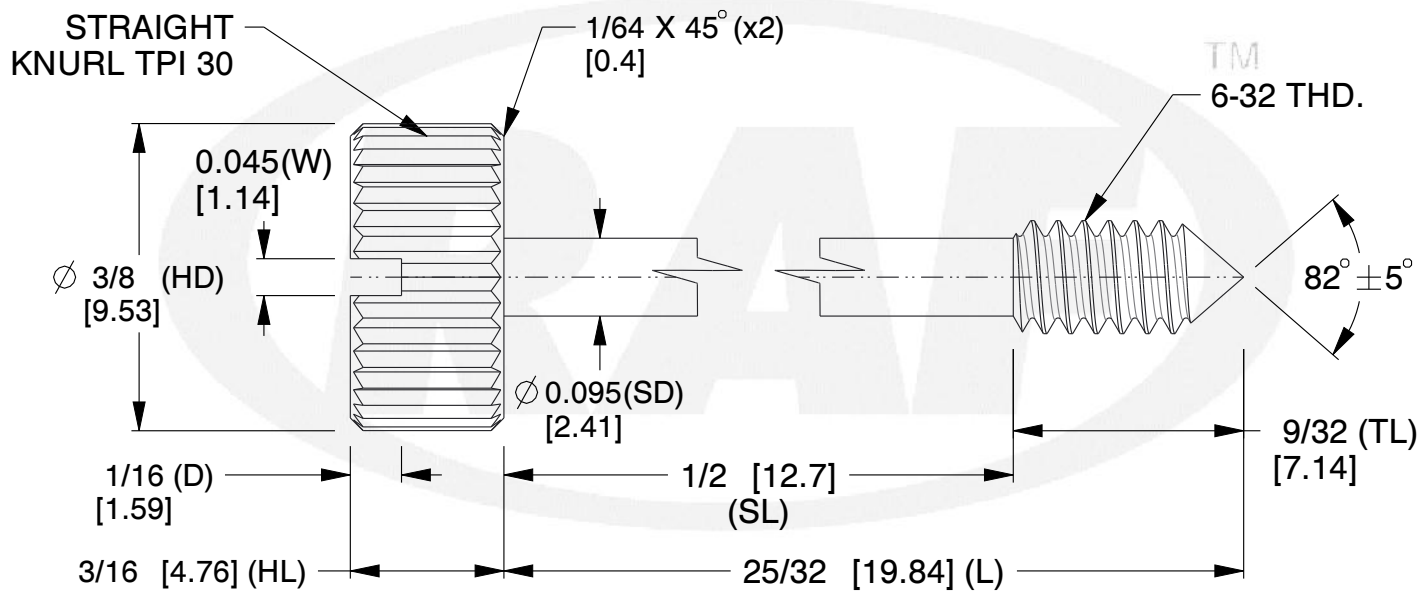

**NOTES:**

1. Material : Stainless Steel
2. Finish :
3. ASME Y14.5-M - 2009
4. All Drawing Dimensions are in Inches [mm]
5. Unless otherwise specified; Edge Breaks, Radii or Countersinks 0.005-0.015

95 Silvermine Rd., Seymour CT 06483  
Tel: 203-888-2133, Fax: 203-888-9860

This Drawing is the Property of RAF.  
It contains confidential, proprietary information that is RAF property. Do not disclose to or duplicate for others except as authorized by RAF.

**TOLERANCES**  
ALL DIMENSIONS ARE INCHES (UNLESS OTHERWISE SPECIFIED)  
**METALLIC**  
LENGTHS < 6 INCHES ± 0.005  
LENGTH > 6 INCHES ± 0.010  
DIAMETERS: ± 0.005  
**NON-METALLIC**  
LENGTH: ± 0.010 DIAMETERS: ± 0.010  
**INTERNAL THREADS:**  
MINIMUM THREAD DEPTH