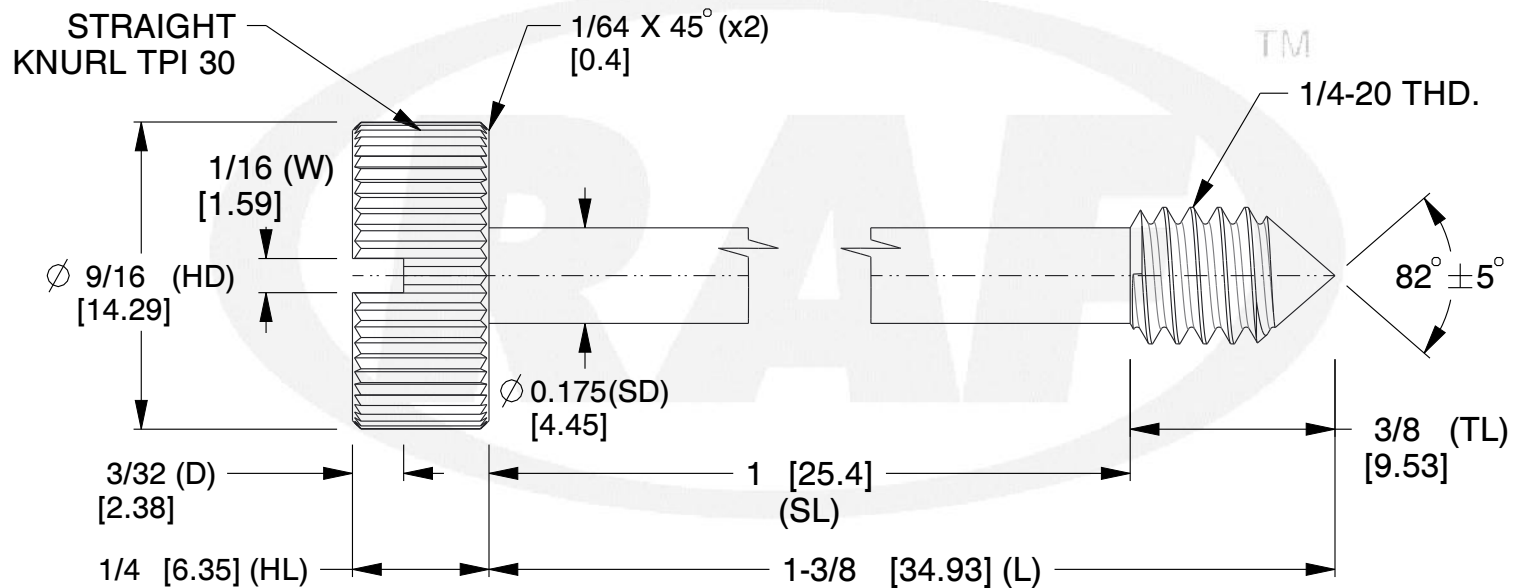

NOTES:

1. Material : Stainless Steel
2. Finish :
3. ASME Y14.5-M - 2009
4. All Drawing Dimensions are in Inches [mm]
5. Unless otherwise specified; Edge Breaks, Radii or Countersinks 0.005-0.015

95 Silvermine Rd., Seymour CT 06483
Tel: 203-888-2133, Fax: 203-888-9860

This Drawing is the Property of RAF.
It contains confidential, proprietary information that is RAF property. Do not disclose to or duplicate for others except as authorized by RAF.

TOLERANCES
ALL DIMENSIONS ARE INCHES (UNLESS OTHERWISE SPECIFIED)
METALLIC
LENGTHS < 6 INCHES ± 0.005
LENGTH > 6 INCHES ± 0.010
DIAMETERS: ± 0.005
NON-METALLIC
LENGTH: ± 0.010 DIAMETERS: ± 0.010
INTERNAL THREADS:
MINIMUM THREAD DEPTH