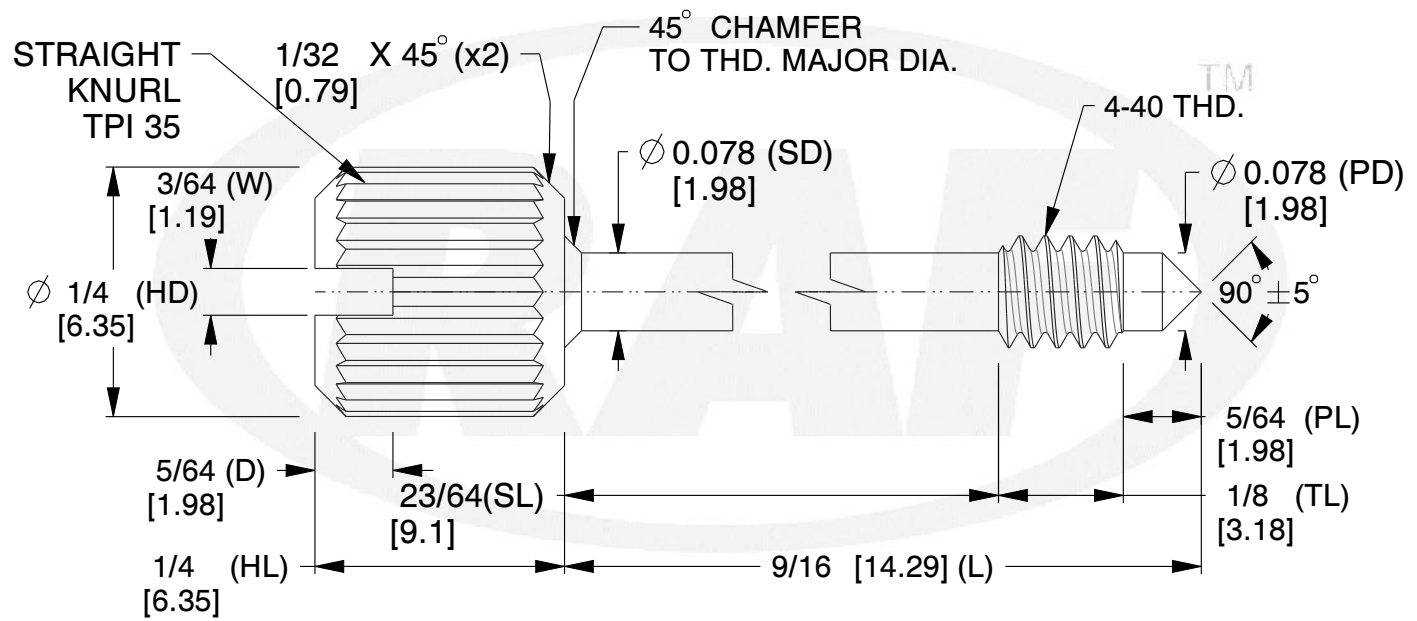

NOTES:

1. Material : Stainless Steel
2. Finish :
3. ASME Y14.5-M - 2009
4. All Drawing Dimensions are in Inches [mm]
5. Unless otherwise specified; Edge Breaks, Radii or Countersinks 0.005-0.015

95 Silvermine Rd., Seymour CT 06483
Tel: 203-888-2133, Fax: 203-888-9860

This Drawing is the Property of RAF. It contains confidential, proprietary information that is RAF property. Do not disclose to or duplicate for others except as authorized by RAF.

TOLERANCES
ALL DIMENSIONS ARE INCHES (UNLESS OTHERWISE SPECIFIED)
METALLIC
LENGTHS < 6 INCHES ± 0.005
LENGTH > 6 INCHES ± 0.010
DIAMETERS: ± 0.005
NON-METALLIC
LENGTH: ± 0.010 DIAMETERS: ± 0.010
INTERNAL THREADS:
MINIMUM THREAD DEPTH

COMPONENT	PANEL SCREW	SCALE
0370-SS		5.20
CAPTIVE PANEL SCREW STYLE 2		SHEET
		1 of 1

X-ON Electronics

Largest Supplier of Electrical and Electronic Components

Click to view similar products for [Screws & Fasteners](#) category: