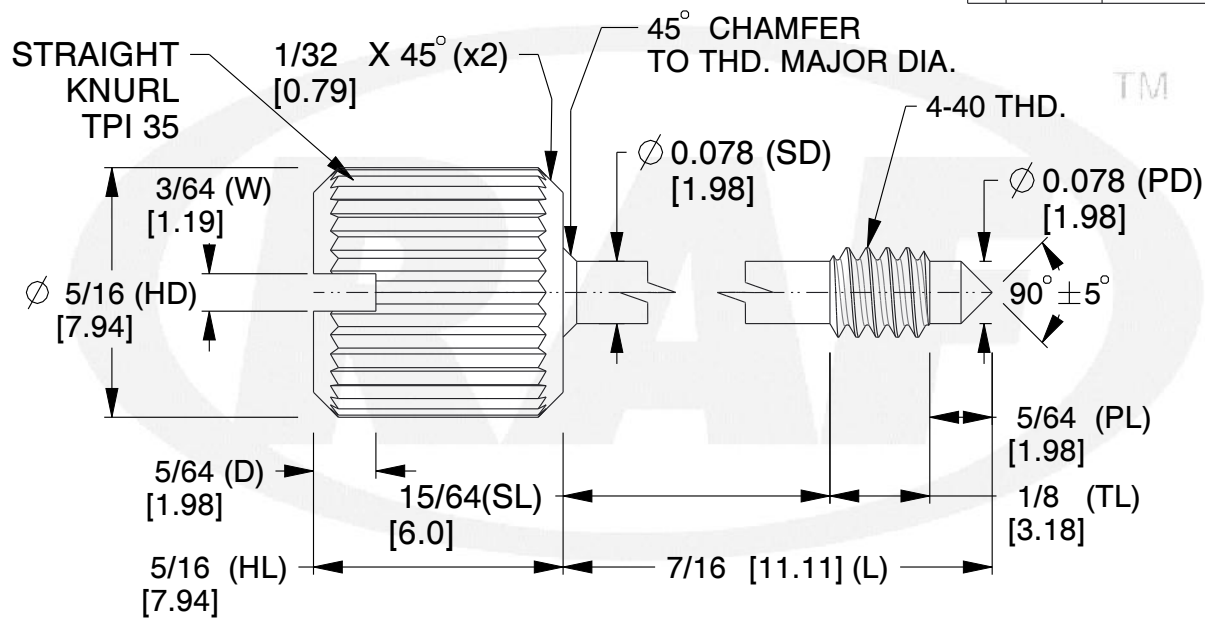

NOTES:

1. Material : Stainless Steel
2. Finish :
3. ASME Y14.5-M - 2009
4. All Drawing Dimensions are in Inches [mm]
5. Unless otherwise specified; Edge Breaks, Radii or Countersinks 0.005-0.015

COMPONENT	PANEL SCREW
0379-SS	SCALE
CAPTIVE PANEL SCREW STYLE 2	4.16
	SHEET
	1 of 1

TOLERANCES
ALL DIMENSIONS ARE INCHES (UNLESS OTHERWISE SPECIFIED)
METALLIC
LENGTHS < 6 INCHES ± 0.005
LENGTH > 6 INCHES ± 0.010
DIAMETERS: ± 0.005
NON-METALLIC
LENGTH: ± 0.010 DIAMETERS: ± 0.010
INTERNAL THREADS:
MINIMUM THREAD DEPTH