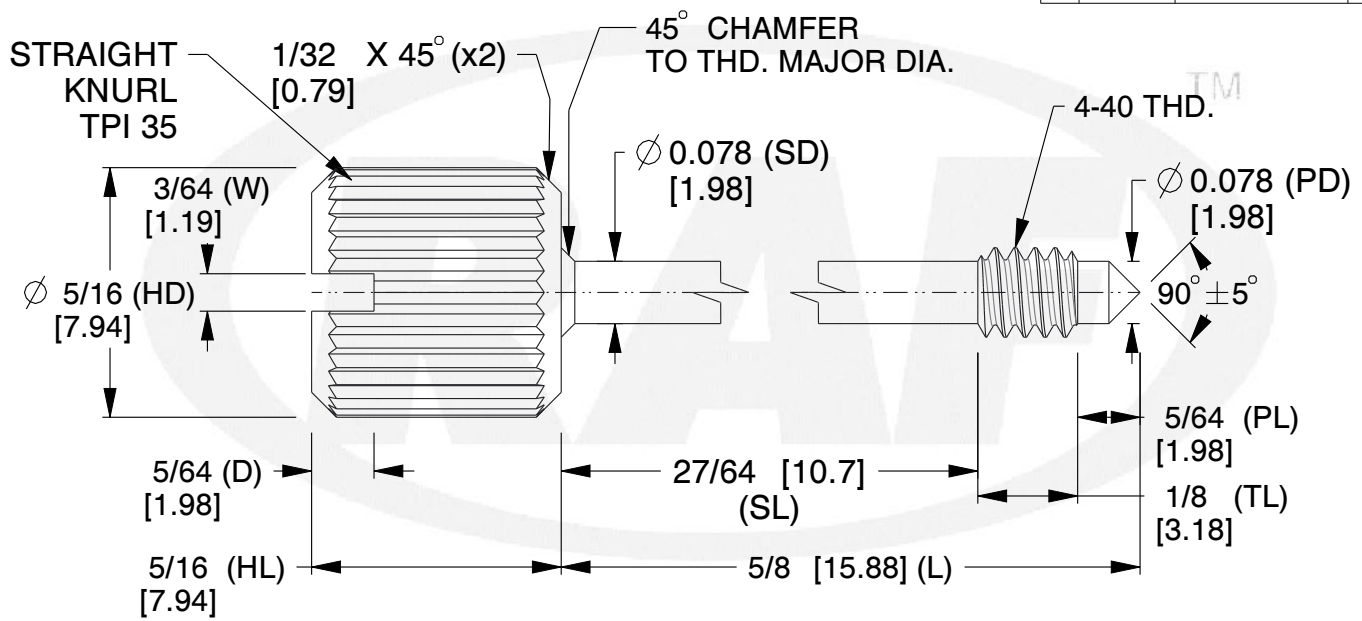

**NOTES:**

1. Material : Stainless Steel
2. Finish :
3. ASME Y14.5-M - 2009
4. All Drawing Dimensions are in Inches [mm]
5. Unless otherwise specified; Edge Breaks, Radii or Countersinks 0.005-0.015

COMPONENT	PANEL SCREW
0382-SS	SCALE
	4.16
	SHEET
	1 of 1

**TOLERANCES**  
ALL DIMENSIONS ARE INCHES (UNLESS OTHERWISE SPECIFIED)  
**METALLIC**  
LENGTHS < 6 INCHES ± 0.005  
LENGTH > 6 INCHES ± 0.010  
DIAMETERS: ± 0.005  
**NON-METALLIC**  
LENGTH: ± 0.010 DIAMETERS: ± 0.010  
**INTERNAL THREADS:**  
MINIMUM THREAD DEPTH