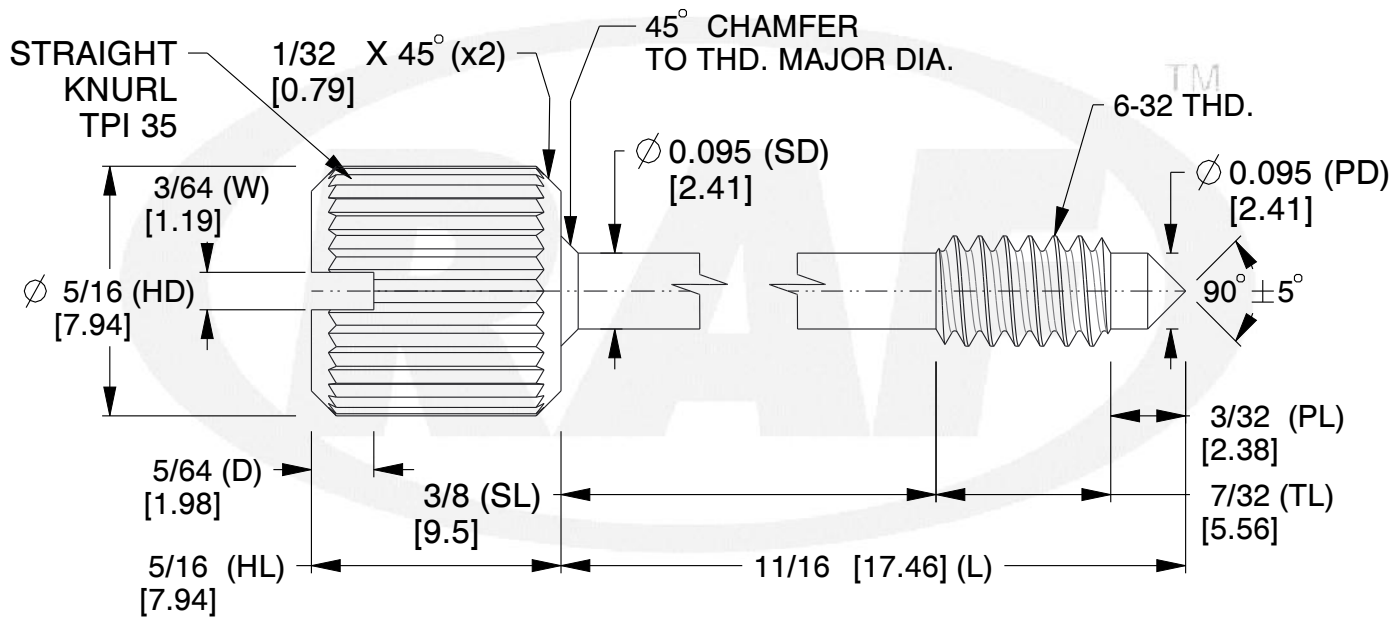

REV	CHANGE	DATE	DRN	CHK
	Drawn	02/22/2017	SJ	T

TOLERANCE DETAILS					
1	D	+0.010 [+0.25] -0.000 [-0.00]	6	PD	+0.000 [+0.00] -0.010 [-0.25]
2	L	±0.015 [±0.38]	7	PL	±0.015 [±0.38]
3	W	+0.005 [+0.13] -0.000 [-0.00]	8	SD	±0.005 [±0.13]
4	HD	+0.015 [+0.38] -0.000 [-0.00]	9	SL	±0.010 [±0.25]
5	HL	±0.010 [±0.25]	10	TL	+0.000 [+0.00] -0.015 [-0.38]

NOTES:

1. Material : Stainless Steel
2. Finish :
3. ASME Y14.5-M - 2009
4. All Drawing Dimensions are in Inches [mm]
5. Unless otherwise specified; Edge Breaks, Radii or Countersinks 0.005-0.015

95 Silvermine Rd., Seymour CT 06483
Tel: 203-888-2133, Fax: 203-888-9860

This Drawing is the Property of RAF. It contains confidential, proprietary information that is RAF property. Do not disclose to or duplicate for others except as authorized by RAF.

TOLERANCES
ALL DIMENSIONS ARE INCHES (UNLESS OTHERWISE SPECIFIED)
METALLIC
LENGTHS ≤ 6 INCHES ± 0.005
LENGTH > 6 INCHES ± 0.010
DIAMETERS: ± 0.005
NON-METALLIC
LENGTH: ± 0.010 DIAMETERS: ± 0.010
INTERNAL THREADS:
MINIMUM THREAD DEPTH