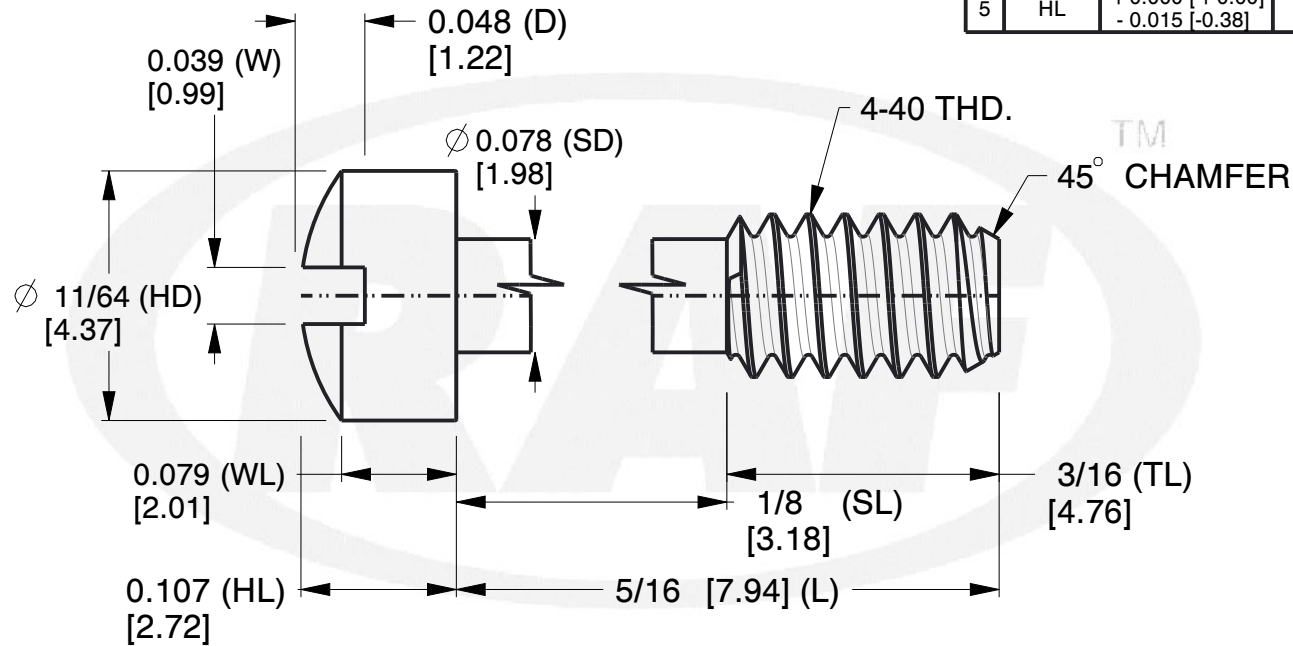

**NOTES:**

1. Material : Stainless Steel
2. Finish :
3. ASME Y14.5-M - 2009
4. All Drawing Dimensions are in Inches [mm]
5. Unless otherwise specified; Edge Breaks, Radii or Countersinks 0.005-0.015

COMPONENT	PANEL SCREW	SCALE
0818-SS		7.56
CAPTIVE PANEL SCREW STYLE 4		SHEET
		1 of 1

**TOLERANCES**  
ALL DIMENSIONS ARE INCHES (UNLESS OTHERWISE SPECIFIED)  
**METALLIC**  
LENGTHS < 6 INCHES ± 0.005  
LENGTH > 6 INCHES ± 0.010  
DIAMETERS: ± 0.005  
**NON-METALLIC**  
LENGTH: ± 0.010 DIAMETERS: ± 0.010  
**INTERNAL THREADS:**  
MINIMUM THREAD DEPTH