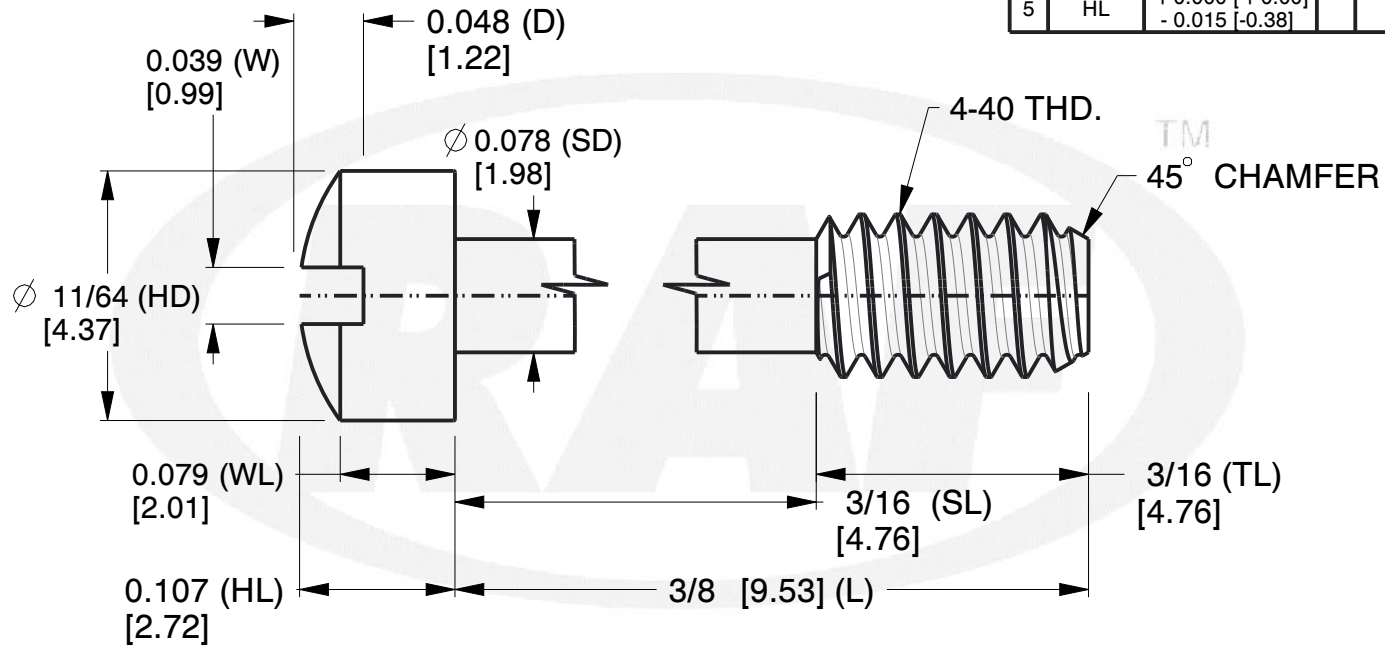

REV	CHANGE	DATE	DRN	CHK
	Drawn	02/27/17	SJ	T

TOLERANCE DETAILS					
1	D	+0.000 [+0.00] -0.015 [-0.38]	6	SD	±0.005 [±0.13]
2	L	±0.015 [±0.38]	7	SL	±0.010 [±0.25]
3	W	+0.000 [+0.00] -0.010 [-0.25]	8	TL	±0.010 [±0.25]
4	HD	±0.005 [±0.13]	9	WL	+0.000 [+0.00] -0.010 [-0.25]
5	HL	+0.000 [+0.00] -0.015 [-0.38]			

**NOTES:**

1. Material : Stainless Steel
2. Finish :
3. ASME Y14.5-M - 2009
4. All Drawing Dimensions are in Inches [mm]
5. Unless otherwise specified; Edge Breaks, Radii or Countersinks 0.005-0.015

COMPONENT	PANEL SCREW	SCALE
0819-SS		7.56
CAPTIVE PANEL SCREW STYLE 4		SHEET
		1 of 1

**TOLERANCES**  
ALL DIMENSIONS ARE INCHES (UNLESS OTHERWISE SPECIFIED)  
**METALLIC**  
LENGTHS < 6 INCHES ± 0.005  
LENGTH > 6 INCHES ± 0.010  
DIAMETERS: ± 0.005  
**NON-METALLIC**  
LENGTH: ± 0.010 DIAMETERS: ± 0.010  
**INTERNAL THREADS:**  
MINIMUM THREAD DEPTH