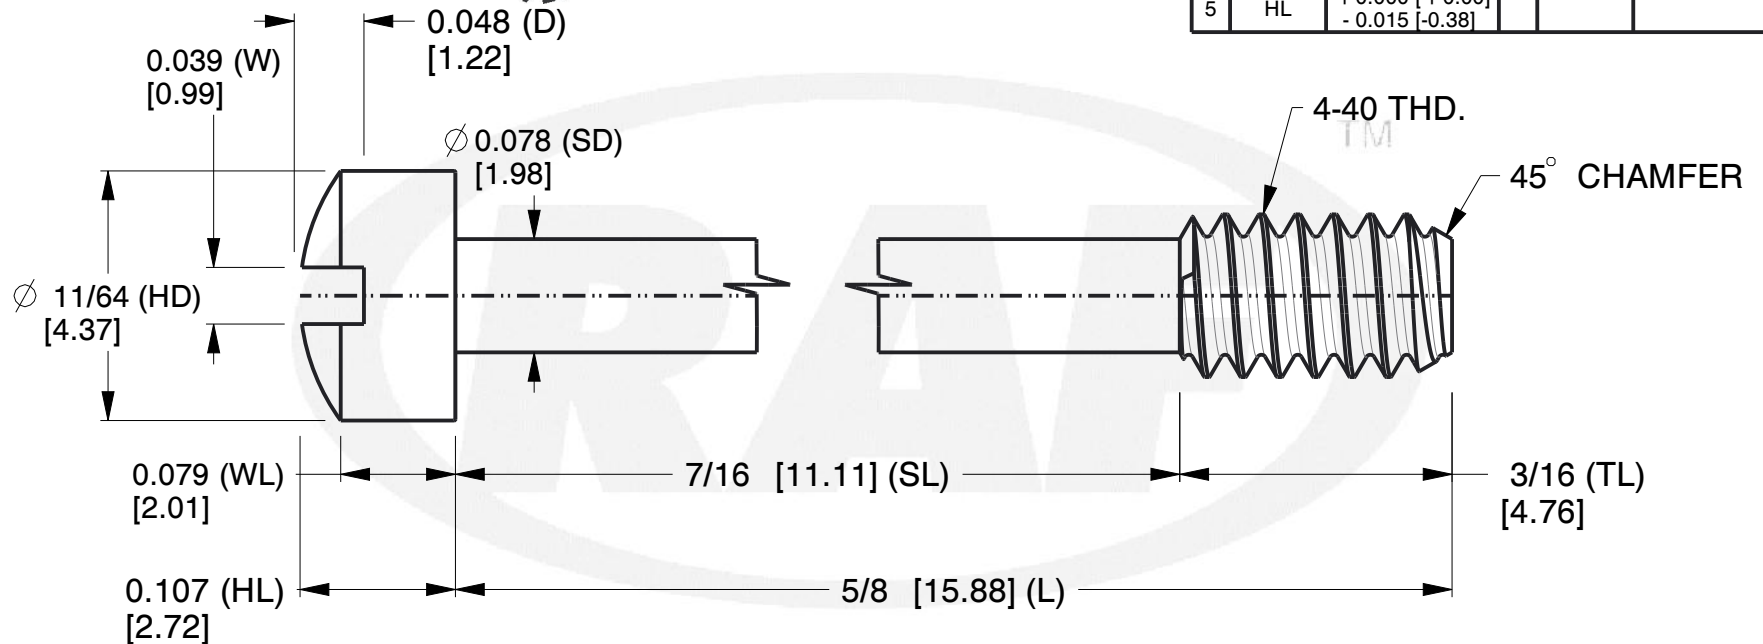

REV	CHANGE	DATE	DRN	CHK
	Drawn	02/27/17	SJ	T

TOLERANCE DETAILS					
1	D	+0.000 [+0.00] -0.015 [-0.38]	6	SD	±0.005 [±0.13]
2	L	±0.015 [±0.38]	7	SL	±0.010 [±0.25]
3	W	+0.000 [+0.00] -0.010 [-0.25]	8	TL	±0.010 [±0.25]
4	HD	±0.005 [±0.13]	9	WL	+0.000 [+0.00] -0.010 [-0.25]
5	HL	+0.000 [+0.00] -0.015 [-0.38]			

NOTES:

1. Material : Stainless Steel
2. Finish :
3. ASME Y14.5-M - 2009
4. All Drawing Dimensions are in Inches [mm]
5. Unless otherwise specified; Edge Breaks, Radii or Countersinks 0.005-0.015

95 Silvermine Rd., Seymour CT 06483
Tel: 203-888-2133, Fax: 203-888-9860

This Drawing is the Property of RAF.
It contains confidential, proprietary information that is RAF property. Do not disclose to or duplicate for others except as authorized by RAF.

TOLERANCES
ALL DIMENSIONS ARE INCHES (UNLESS OTHERWISE SPECIFIED)
METALLIC
LENGTHS < 6 INCHES ± 0.005
LENGTH > 6 INCHES ± 0.010
DIAMETERS: ± 0.005
NON-METALLIC
LENGTH: ± 0.010 DIAMETERS: ± 0.010
INTERNAL THREADS:
MINIMUM THREAD DEPTH

COMPONENT	PANEL SCREW	SCALE
0823-SS		7.56
CAPTIVE PANEL SCREW STYLE 4		SHEET
		1 of 1

X-ON Electronics

Largest Supplier of Electrical and Electronic Components

Click to view similar products for [Screws & Fasteners](#) category: