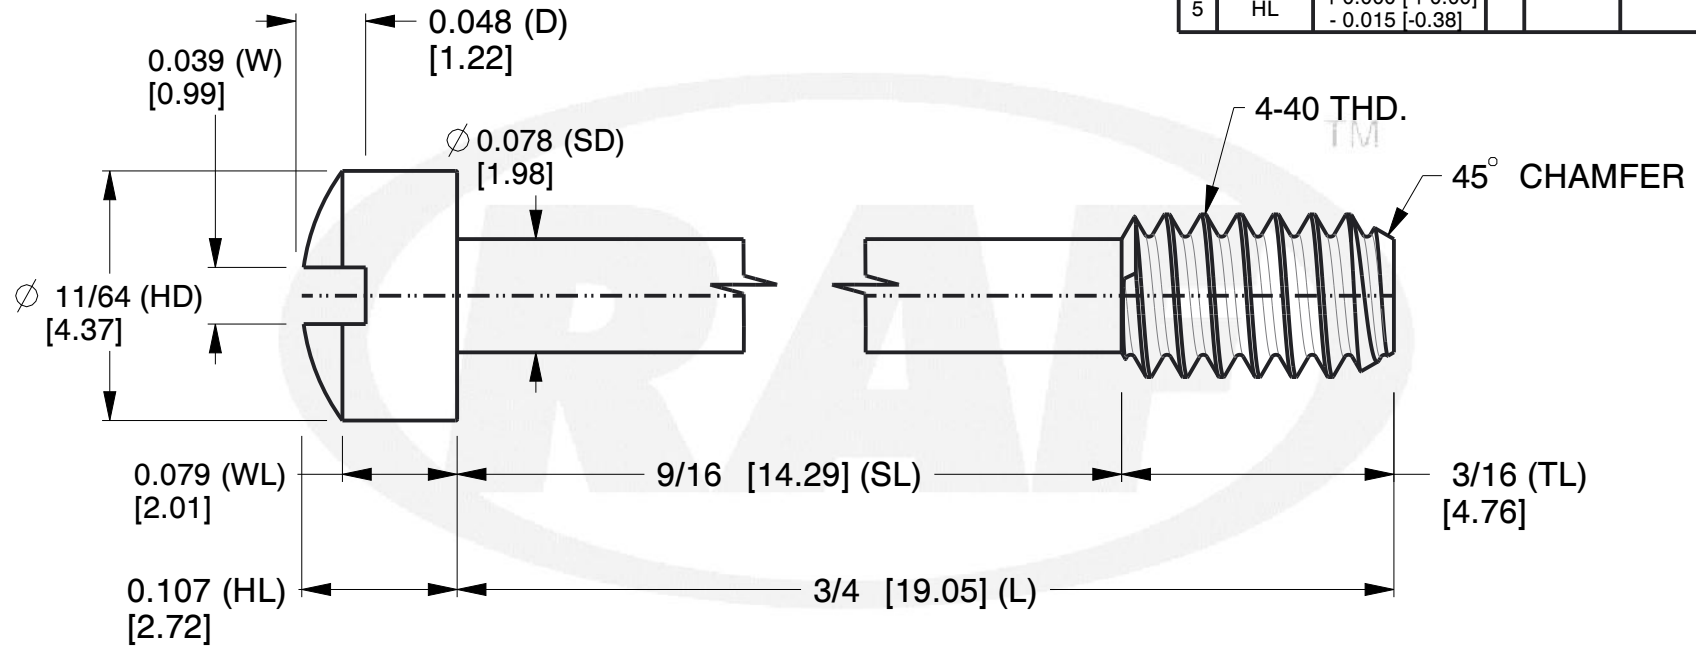

**NOTES:**

1. Material : Stainless Steel
2. Finish :
3. ASME Y14.5-M - 2009
4. All Drawing Dimensions are in Inches [mm]
5. Unless otherwise specified; Edge Breaks, Radii or Countersinks 0.005-0.015

95 Silvermine Rd., Seymour CT 06483  
Tel: 203-888-2133, Fax: 203-888-9860

This Drawing is the Property of RAF.  
It contains confidential, proprietary information that is RAF property. Do not disclose to or duplicate for others except as authorized by RAF.

**TOLERANCES**  
ALL DIMENSIONS ARE INCHES (UNLESS OTHERWISE SPECIFIED)  
**METALLIC**  
LENGTHS < 6 INCHES ± 0.005  
LENGTH > 6 INCHES ± 0.010  
DIAMETERS: ± 0.005  
**NON-METALLIC**  
LENGTH: ± 0.010 DIAMETERS: ± 0.010  
**INTERNAL THREADS:**  
MINIMUM THREAD DEPTH