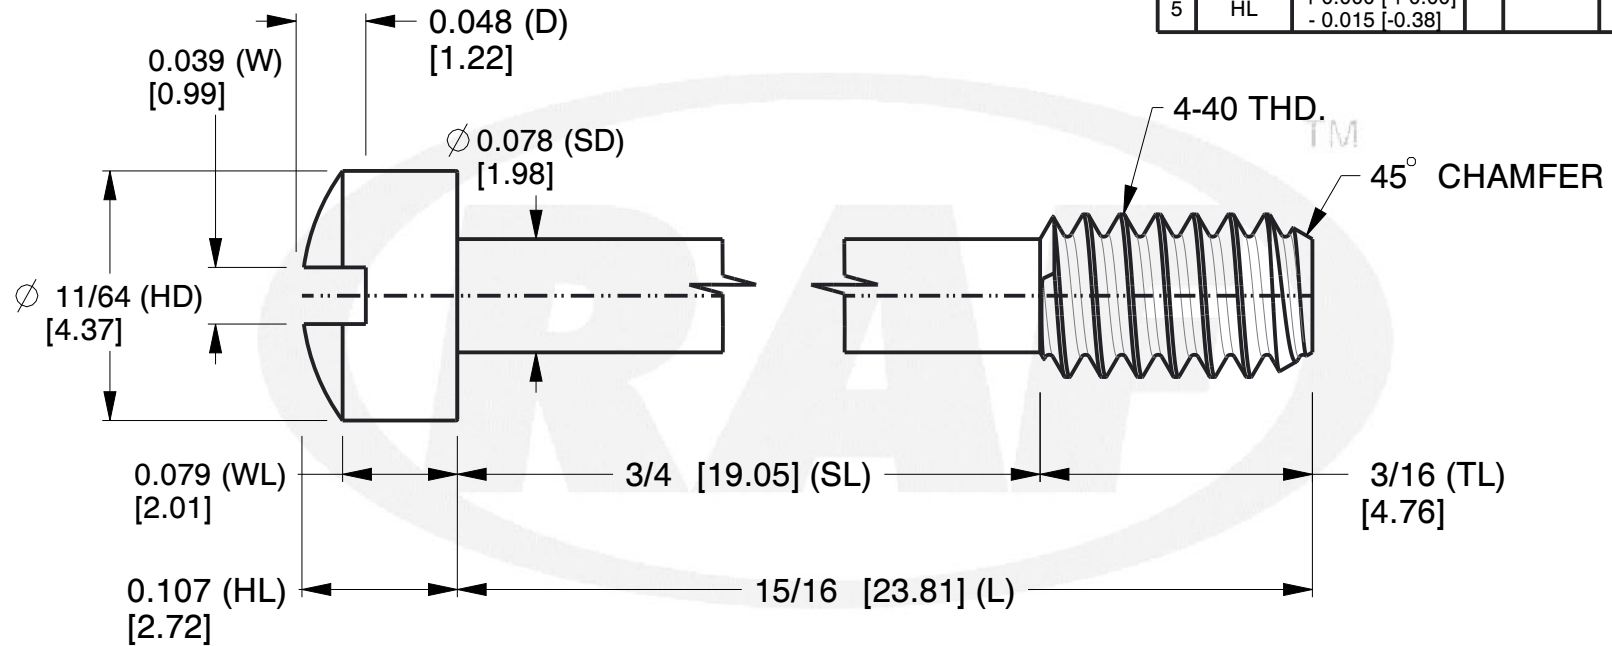

REV	CHANGE	DATE	DRN	CHK
	Drawn	02/27/17	SJ	T

TOLERANCE DETAILS					
1	D	+0.000 [+0.00] -0.015 [-0.38]	6	SD	±0.005 [±0.13]
2	L	±0.015 [±0.38]	7	SL	±0.010 [±0.25]
3	W	+0.000 [+0.00] -0.010 [-0.25]	8	TL	±0.010 [±0.25]
4	HD	±0.005 [±0.13]	9	WL	+0.000 [+0.00] -0.010 [-0.25]
5	HL	+0.000 [+0.00] -0.015 [-0.38]			

NOTES:

1. Material : Stainless Steel
2. Finish :
3. ASME Y14.5-M - 2009
4. All Drawing Dimensions are in Inches [mm]
5. Unless otherwise specified; Edge Breaks, Radii or Countersinks 0.005-0.015

95 Silvermine Rd., Seymour CT 06483
Tel: 203-888-2133, Fax: 203-888-9860

This Drawing is the Property of RAF.
It contains confidential, proprietary information that is RAF property. Do not disclose to or duplicate for others except as authorized by RAF.

TOLERANCES
ALL DIMENSIONS ARE INCHES (UNLESS OTHERWISE SPECIFIED)
METALLIC
LENGTHS ≤ 6 INCHES ± 0.005
LENGTH > 6 INCHES ± 0.010
DIAMETERS: ± 0.005
NON-METALLIC
LENGTH: ± 0.010 DIAMETERS: ± 0.010
INTERNAL THREADS:
MINIMUM THREAD DEPTH

COMPONENT	PANEL SCREW	SCALE
0828-SS		7.56
CAPTIVE PANEL SCREW STYLE 4		SHEET
		1 of 1

X-ON Electronics

Largest Supplier of Electrical and Electronic Components

Click to view similar products for [Screws & Fasteners](#) category: