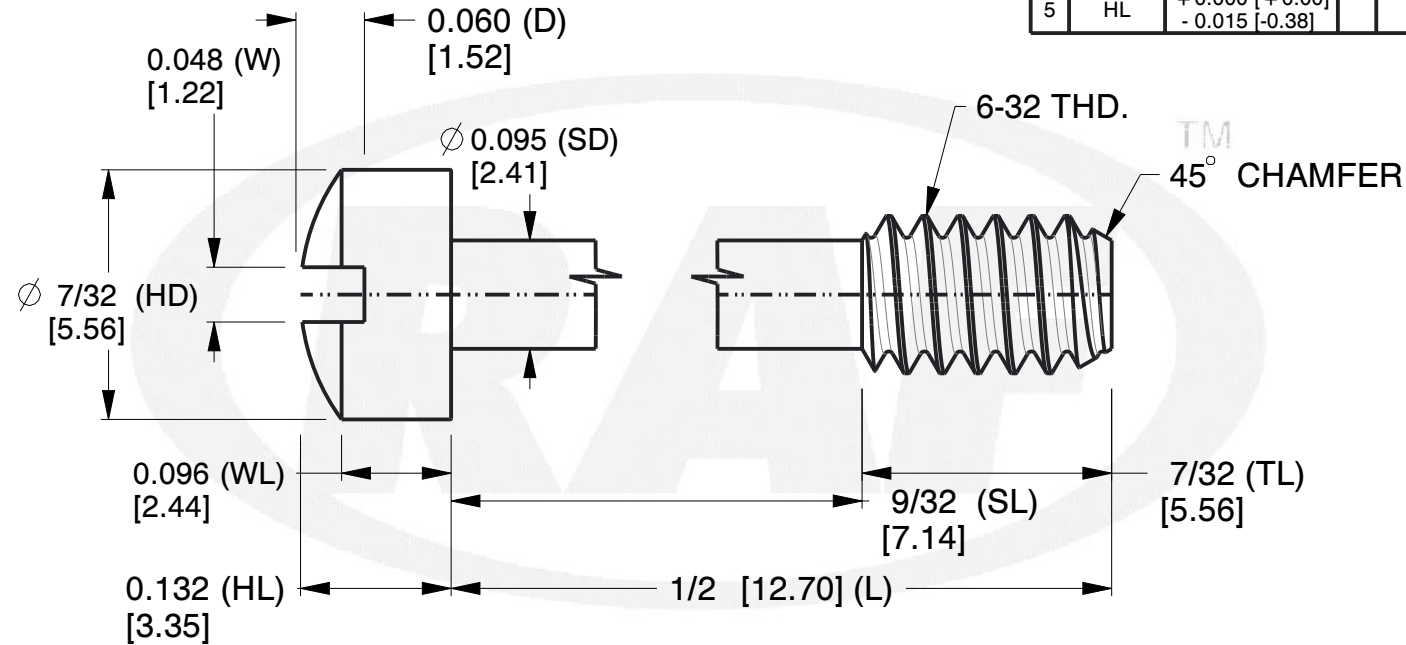

REV	CHANGE	DATE	DRN	CHK
	Drawn	02/27/17	SJ	T

TOLERANCE DETAILS					
1	D	+0.000 [+0.00] -0.015 [-0.38]	6	SD	±0.005 [±0.13]
2	L	±0.015 [±0.38]	7	SL	±0.010 [±0.25]
3	W	+0.000 [+0.00] -0.010 [-0.25]	8	TL	±0.010 [±0.25]
4	HD	±0.005 [±0.13]	9	WL	+0.000 [+0.00] -0.010 [-0.25]
5	HL	+0.000 [+0.00] -0.015 [-0.38]			

NOTES:

1. Material : Stainless Steel
2. Finish :
3. ASME Y14.5-M - 2009
4. All Drawing Dimensions are in Inches [mm]
5. Unless otherwise specified; Edge Breaks, Radii or Countersinks 0.005-0.015

95 Silvermine Rd., Seymour CT 06483
Tel: 203-888-2133, Fax: 203-888-9860

This Drawing is the Property of RAF.
It contains confidential, proprietary information that is RAF property. Do not disclose to or duplicate for others except as authorized by RAF.

TOLERANCES
ALL DIMENSIONS ARE INCHES (UNLESS OTHERWISE SPECIFIED)
METALLIC
LENGTHS < 6 INCHES ± 0.005
LENGTH > 6 INCHES ± 0.010
DIAMETERS: ± 0.005
NON-METALLIC
LENGTH: ± 0.010 DIAMETERS: ± 0.010
INTERNAL THREADS:
MINIMUM THREAD DEPTH

COMPONENT	PANEL SCREW	SCALE
0833-SS		5.94
CAPTIVE PANEL SCREW STYLE 4		SHEET
		1 of 1

X-ON Electronics

Largest Supplier of Electrical and Electronic Components

Click to view similar products for [Screws & Fasteners](#) category: