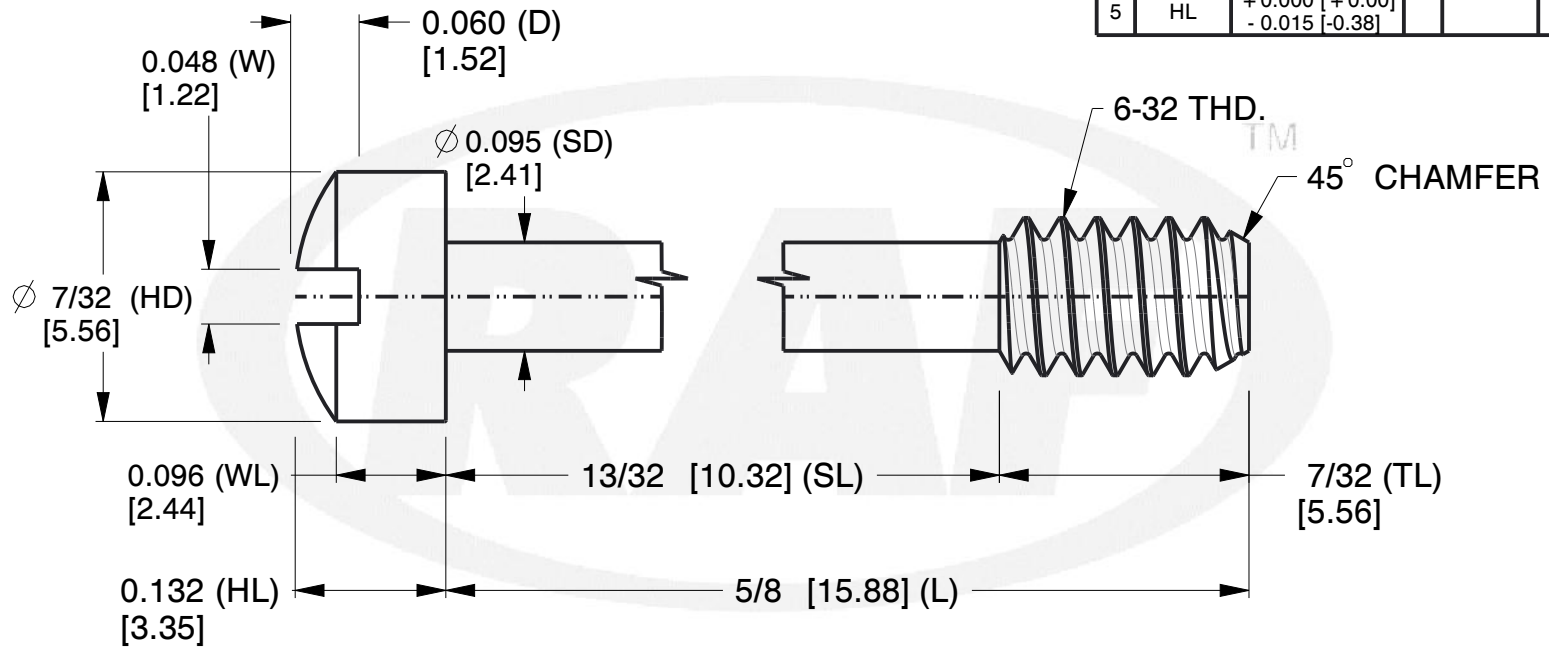

REV	CHANGE	DATE	DRN	CHK
	Drawn	02/27/17	SJ	T

TOLERANCE DETAILS					
1	D	+0.000 [+0.00] -0.015 [-0.38]	6	SD	±0.005 [±0.13]
2	L	±0.015 [±0.38]	7	SL	±0.010 [±0.25]
3	W	+0.000 [+0.00] -0.010 [-0.25]	8	TL	±0.010 [±0.25]
4	HD	±0.005 [±0.13]	9	WL	+0.000 [+0.00] -0.010 [-0.25]
5	HL	+0.000 [+0.00] -0.015 [-0.38]			

NOTES:

1. Material : Brass
2. Finish :
3. ASME Y14.5-M - 2009
4. All Drawing Dimensions are in Inches [mm]
5. Unless otherwise specified; Edge Breaks, Radii or Countersinks 0.005-0.015

95 Silvermine Rd., Seymour CT 06483
Tel: 203-888-2133, Fax: 203-888-9860

This Drawing is the Property of RAF.
It contains confidential, proprietary information that is RAF property. Do not disclose to or duplicate for others except as authorized by RAF.

TOLERANCES
ALL DIMENSIONS ARE INCHES (UNLESS OTHERWISE SPECIFIED)
METALLIC
LENGTHS ≤ 6 INCHES $\pm 0.005</math>
LENGTH > 6 INCHES $\pm 0.010</math>
DIAMETERS: $\pm 0.005</math>
NON-METALLIC
LENGTH: $\pm 0.010</math> DIAMETERS: $\pm 0.010</math>
INTERNAL THREADS:
MINIMUM THREAD DEPTH$$$$$

COMPONENT	PANEL SCREW
0835-B	SCALE
	5.94
	SHEET
	1 of 1

CAPTIVE PANEL SCREW STYLE 4

X-ON Electronics

Largest Supplier of Electrical and Electronic Components

Click to view similar products for [Screws & Fasteners](#) category: