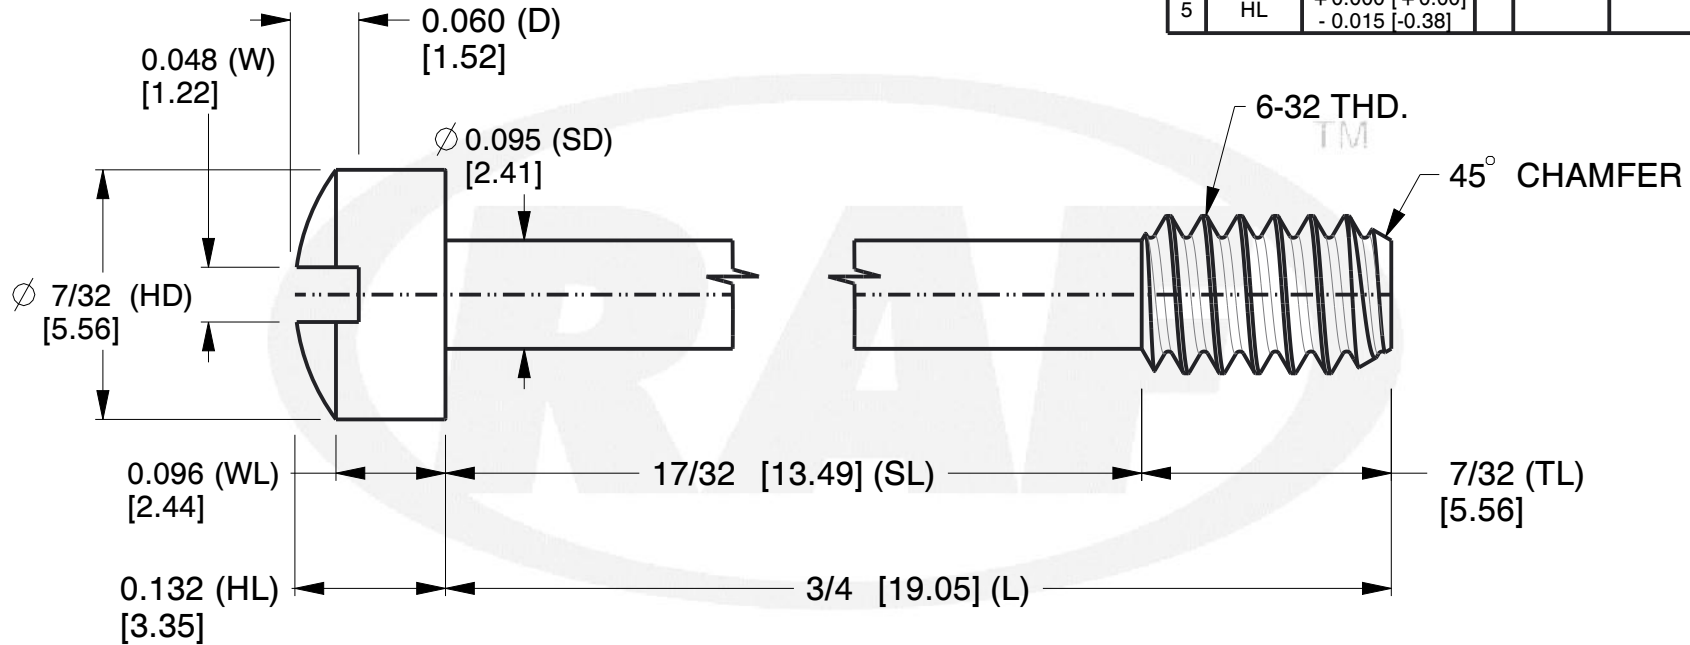

**NOTES:**

1. Material : Stainless Steel
2. Finish :
3. ASME Y14.5-M - 2009
4. All Drawing Dimensions are in Inches [mm]
5. Unless otherwise specified; Edge Breaks, Radii or Countersinks 0.005-0.015

95 Silvermine Rd., Seymour CT 06483  
Tel: 203-888-2133, Fax: 203-888-9860

This Drawing is the Property of RAF. It contains confidential, proprietary information that is RAF property. Do not disclose to or duplicate for others except as authorized by RAF.

**TOLERANCES**  
ALL DIMENSIONS ARE INCHES (UNLESS OTHERWISE SPECIFIED)  
**METALLIC**  
LENGTHS < 6 INCHES ± 0.005  
LENGTH > 6 INCHES ± 0.010  
DIAMETERS: ± 0.005  
**NON-METALLIC**  
LENGTH: ± 0.010 DIAMETERS: ± 0.010  
**INTERNAL THREADS:**  
MINIMUM THREAD DEPTH