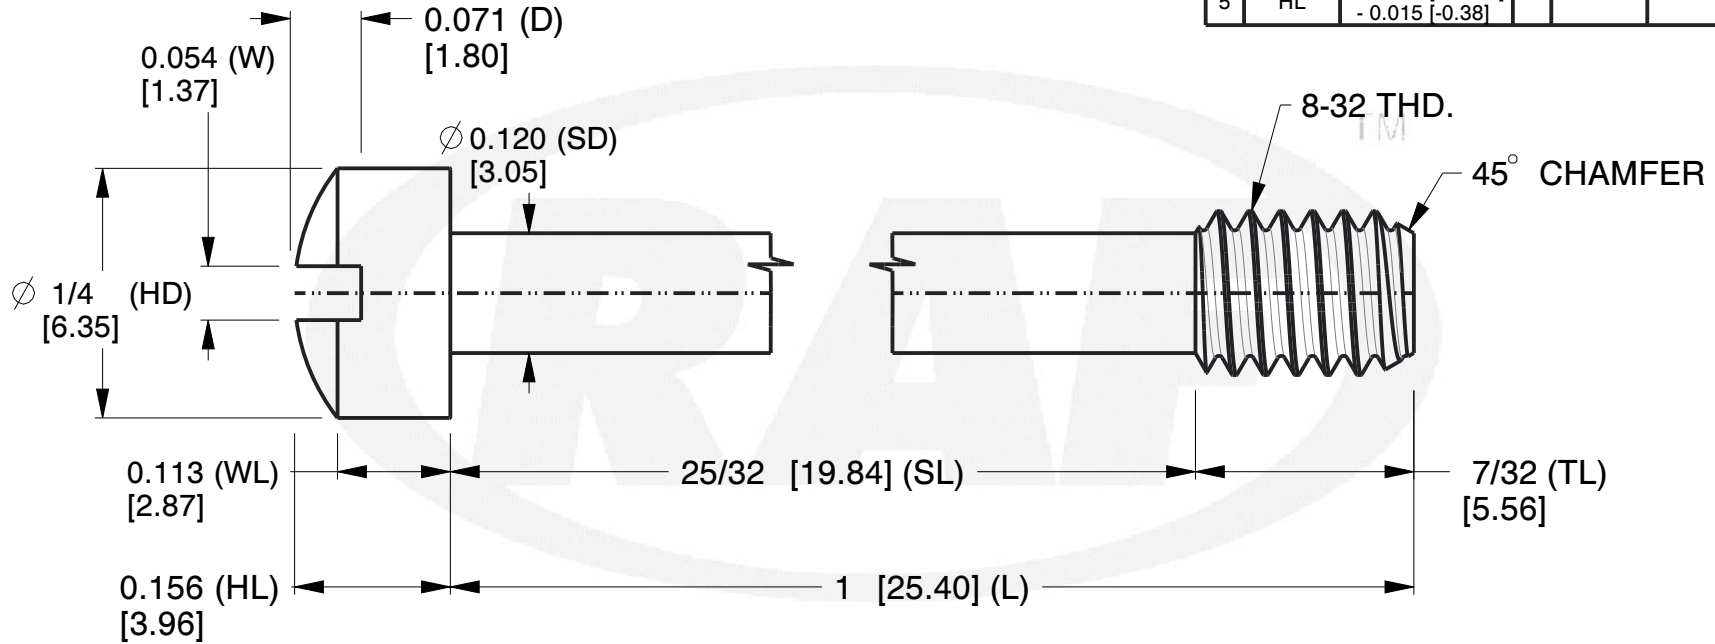

NOTES:

1. Material : Stainless Steel
2. Finish :
3. ASME Y14.5-M - 2009
4. All Drawing Dimensions are in Inches [mm]
5. Unless otherwise specified; Edge Breaks, Radii or Countersinks 0.005-0.015

95 Silvermine Rd., Seymour CT 06483
Tel: 203-888-2133, Fax: 203-888-9860

This Drawing is the Property of RAF.
It contains confidential, proprietary information that is RAF property. Do not disclose to or duplicate for others except as authorized by RAF.

TOLERANCES
ALL DIMENSIONS ARE INCHES (UNLESS OTHERWISE SPECIFIED)
METALLIC
LENGTHS ≤ 6 INCHES ± 0.005
LENGTH > 6 INCHES ± 0.010
DIAMETERS: ± 0.005
NON-METALLIC
LENGTH: ± 0.010 DIAMETERS: ± 0.010
INTERNAL THREADS:
MINIMUM THREAD DEPTH

COMPONENT	PANEL SCREW	SCALE
0853-SS		5.20
CAPTIVE PANEL SCREW STYLE 4		SHEET
		1 of 1

X-ON Electronics

Largest Supplier of Electrical and Electronic Components

Click to view similar products for [Screws & Fasteners](#) category: