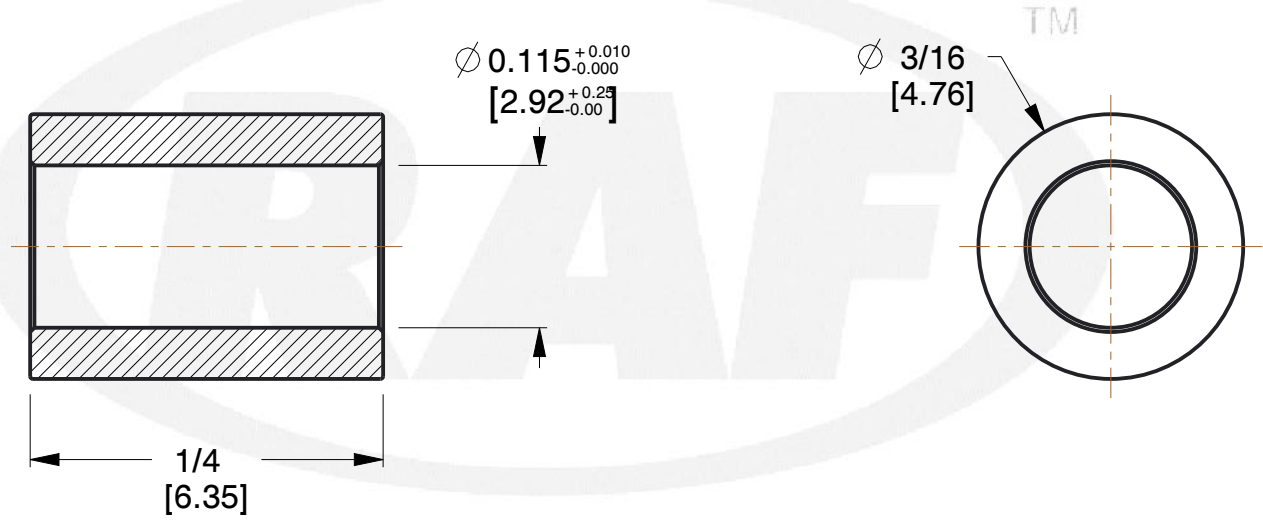

| REV | CHANGE | DATE | DRN | CHK |
|-----|--------|----------|-----|-----|
| | Drawn | 02/06/17 | SJ | T |

NOTES:

1. Material : Aluminum
2. Finish :
3. ASME Y14.5M - 2009
4. All Drawing Dimensions are in Inches [mm]
5. Unless otherwise specified; Edge Breaks, Radii or Countersinks 0.005-0.015

TOLERANCES
ALL DIMENSIONS ARE INCHES (UNLESS OTHERWISE SPECIFIED)
METALLIC
LENGTHS <math>< /math>: 6 INCHES ± 0.005
LENGTH > 6 INCHES ± 0.010
DIAMETERS: ± 0.005
NON-METALLIC
LENGTH: ± 0.010 DIAMETERS: ± 0.010
INTERNAL THREADS:
MINIMUM THREAD DEPTH