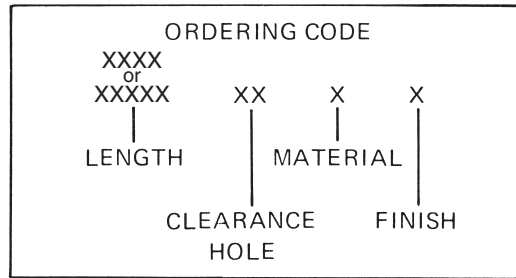

1/2 ROUND SPACERS

See page 9 for finish codes
For non-standard parts contact Sales Office

LENGTH	PART NO.
3/32	1215A
1/8	1215
5/32	1215T
3/16	1216
7/32	1216T
1/4	1217
9/32	1217T
5/16	1218
11/32	1218T
3/8	1219
13/32	1219T
7/16	1220
15/32	1220T
1/2	1221
17/32	1221T
9/16	1222
19/32	1222T
5/8	1223
21/32	1223T
11/16	1224
23/32	1224T
3/4	1225
25/32	1225T
13/16	1226
27/32	1226T
7/8	1227
29/32	1227T
15/16	1228
31/32	1228T
1"	1229

LENGTH	PART NO.
1-1/16	1230
1-1/8	1231
1-3/16	1232
1-1/4	1233
1-5/16	1234
1-3/8	1235
1-7/16	1236
1-1/2	1237
1-9/16	1238
1-5/8	1239
1-11/16	1240
1-3/4	1241
1-13/16	1242
1-7/8	1243
1-15/16	1244
2"	1245

HOLE CLEARANCE CODE	
+ .010 - .000	CODE
.140	6
.166	8
.192	10
.218	12
.252	25