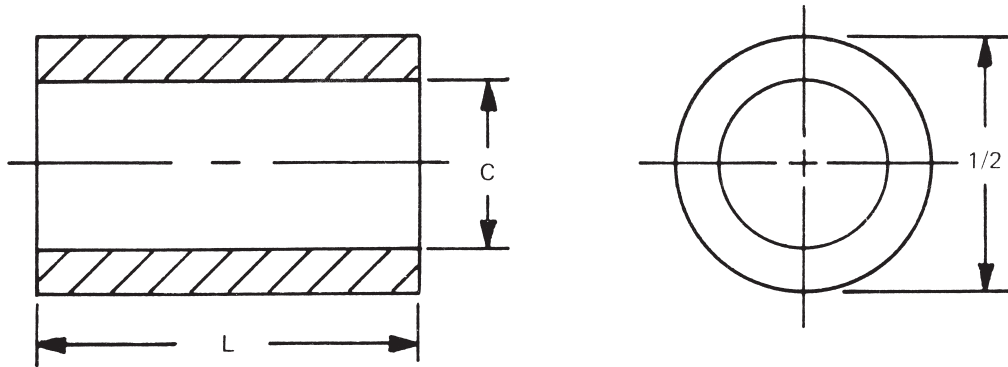

1/2 ROUND SPACERS

See page 9 for finish codes
For non-standard parts contact Sales Office

LENGTH	PART NO.
3/32	1215A
1/8	1215
5/32	1215T
3/16	1216
7/32	1216T
1/4	1217
9/32	1217T
5/16	1218
11/32	1218T
3/8	1219
13/32	1219T
7/16	1220
15/32	1220T
1/2	1221
17/32	1221T
9/16	1222
19/32	1222T
5/8	1223
21/32	1223T
11/16	1224
23/32	1224T
3/4	1225
25/32	1225T
13/16	1226
27/32	1226T
7/8	1227
29/32	1227T
15/16	1228
31/32	1228T
1"	1229

LENGTH	PART NO.
1-1/16	1230
1-1/8	1231
1-3/16	1232
1-1/4	1233
1-5/16	1234
1-3/8	1235
1-7/16	1236
1-1/2	1237
1-9/16	1238
1-5/8	1239
1-11/16	1240
1-3/4	1241
1-13/16	1242
1-7/8	1243
1-15/16	1244
2"	1245

HOLE CLEARANCE CODE	
+ .010 - .000	CODE
.140	6
.166	8
.192	10
.218	12
.252	25