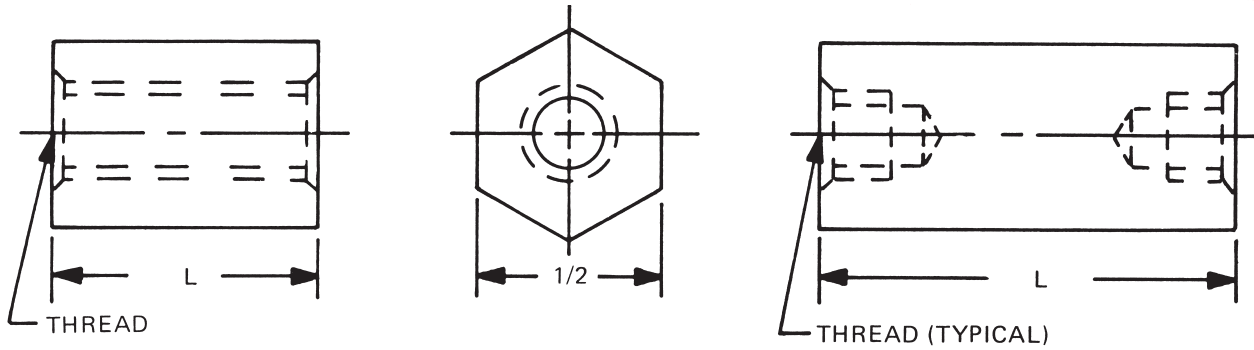

1/2 HEX FEMALE STANDOFFS

See page 10 for thread depth chart
 See page 9 for finish codes
 For non-standard parts contact Sales Office

LENGTH	PART NO.
3/32	2299A
1/8	2299
5/32	2299T
3/16	2300
7/32	2300T
1/4	2301
9/32	2301T
5/16	2302
11/32	2302T
3/8	2303
13/32	2303T
7/16	2304
15/32	2304T
1/2	2305
17/32	2305T
9/16	2306
19/32	2306T
5/8	2307
21/32	2307T
11/16	2308
23/32	2308T
3/4	2309
25/32	2309T
13/16	2310
27/32	2310T
7/8	2311
29/32	2311T

LENGTH	PART NO.
15/16	2312
31/32	2312T
1"	2313
1-1/16	2314
1-1/8	2315
1-3/16	2316
1-1/4	2317
1-5/16	2318
1-3/8	2319
1-7/16	2320
1-1/2	2321
1-9/16	2322
1-5/8	2323
1-11/16	2324
1-3/4	2325
1-13/16	2326
1-7/8	2327
1-15/16	2328
2"	2329
2-1/8	2330
2-1/4	2331
2-3/8	2332
2-1/2	2333
2-5/8	2334
2-3/4	2335
2-7/8	2336
3"	2337

LENGTH	PART NO.
3-1/4	2338
3-1/2	2339
3-3/4	2340
4"	2341
4-1/4	2342
4-1/2	2343
4-3/4	2344
5"	2345
5-1/4	2346
5-1/2	2347
5-3/4	2348
6"	2349
6-1/4	2350
6-1/2	2351
6-3/4	2352
7"	2353
7-1/4	2354
7-1/2	2355
7-3/4	2356
8"	2357
8-1/4	2358
8-1/2	2359
8-3/4	2360
9"	2361
9-1/4	2362
9-1/2	2363
9-3/4	2364
10"	2365