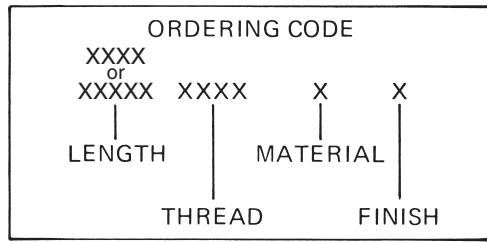

1/2 HEX FEMALE STANDOFFS

See page 10 for thread depth chart
 See page 9 for finish codes
 For non-standard parts contact Sales Office

LENGTH	PART NO.
3/32	2299A
1/8	2299
5/32	2299T
3/16	2300
7/32	2300T
1/4	2301
9/32	2301T
5/16	2302
11/32	2302T
3/8	2303
13/32	2303T
7/16	2304
15/32	2304T
1/2	2305
17/32	2305T
9/16	2306
19/32	2306T
5/8	2307
21/32	2307T
11/16	2308
23/32	2308T
3/4	2309
25/32	2309T
13/16	2310
27/32	2310T
7/8	2311
29/32	2311T

LENGTH	PART NO.
15/16	2312
31/32	2312T
1"	2313
1-1/16	2314
1-1/8	2315
1-3/16	2316
1-1/4	2317
1-5/16	2318
1-3/8	2319
1-7/16	2320
1-1/2	2321
1-9/16	2322
1-5/8	2323
1-11/16	2324
1-3/4	2325
1-13/16	2326
1-7/8	2327
1-15/16	2328
2"	2329
2-1/8	2330
2-1/4	2331
2-3/8	2332
2-1/2	2333
2-5/8	2334
2-3/4	2335
2-7/8	2336
3"	2337

LENGTH	PART NO.
3-1/4	2338
3-1/2	2339
3-3/4	2340
4"	2341
4-1/4	2342
4-1/2	2343
4-3/4	2344
5"	2345
5-1/4	2346
5-1/2	2347
5-3/4	2348
6"	2349
6-1/4	2350
6-1/2	2351
6-3/4	2352
7"	2353
7-1/4	2354
7-1/2	2355
7-3/4	2356
8"	2357
8-1/4	2358
8-1/2	2359
8-3/4	2360
9"	2361
9-1/4	2362
9-1/2	2363
9-3/4	2364
10"	2365