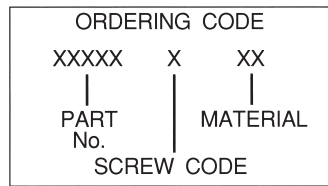

CIRCUIT BOARD SUPPORTS — SELF RETAINING SPACERS STACKING

Part No.	Dimension L	
	Inches	(mm)
30496	1/8	(3.2)
30497	3/16	(4.8)
30498	1/4	(6.4)
30499	5/16	(7.9)
30500	3/8	(9.5)
30501	7/16	(11.1)
30502	1/2	(12.7)
30503	5/8	(15.9)

SCREW SIZE	CODE
#4	4
#6	6
#8	8

NOTE: #6 and #8 screw size not available in 1/8 (3.2), 3/16 (4.8) lengths. #4 screw size lengths up to 5/8 (15.9) only

Dimension B Inches (mm)	Dimension C Inches (mm)	Screw Size	Mounting Hole Dia ±.003	
			inch	(mm)
.260 (6.6)	.125 (3.1)	#4	.187	(4.7)
5/16 (7.1)	.153 (3.9)	#6	.234	(5.9)
5/16 (7.1)	.169 (4.3)	#8	.234	(5.9)