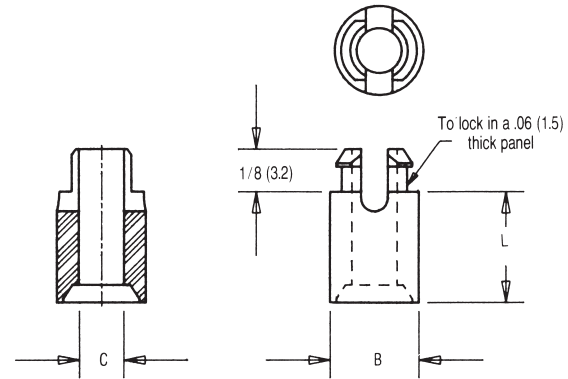

CIRCUIT BOARD SUPPORTS — SELF RETAINING SPACERS STACKING

Part No.	Dimension L	
	Inches	(mm)
30496	1/8	(3.2)
30497	3/16	(4.8)
30498	1/4	(6.4)
30499	5/16	(7.9)
30500	3/8	(9.5)
30501	7/16	(11.1)
30502	1/2	(12.7)
30503	5/8	(15.9)

SCREW SIZE	CODE
#4	4
#6	6
#8	8

NOTE: #6 and #8 screw size not available in 1/8 (3.2), 3/16 (4.8) lengths. #4 screw size lengths up to 5/8 (15.9) only

Dimension B Inches (mm)	Dimension C Inches (mm)	Screw Size	Mounting Hole Dia ±.003	
			inch	(mm)
.260 (6.6)	.125 (3.1)	#4	.187	(4.7)
5/16 (7.1)	.153 (3.9)	#6	.234	(5.9)
5/16 (7.1)	.169 (4.3)	#8	.234	(5.9)

■ See Engineering data page 184

CIRCUIT BOARD SUPPORTS — SELF RETAINING SPACERS

Part No.	Dimension L	
	Inches	(mm)
30504	1/8	(3.2)
30505	3/16	(4.8)
30506	1/4	(6.4)
30507	5/16	(7.9)
30508	3/8	(9.5)
30509	1/2	(12.7)
30510	5/8	(15.9)
30511	3/4	(19.1)
30512	7/8	(22.2)
30513	1	(25.4)

SCREW SIZE	CODE
#4	4
#6	6
#8	8

NOTE: #6 and #8 screw size not available in 1/8 (3.2), 3/16 (4.8) lengths.

Dimension B Inches (mm)	Dimension C Inches (mm)	Screw Size	Mounting Hole Dia ±.003	
			inch	(mm)
1/4 (6.3)	.125 (3.1)	#4	.187	(4.7)
9/32 (7.1)	.153 (3.9)	#6	.234	(5.9)
9/32 (7.1)	.169 (4.3)	#8	.234	(5.9)