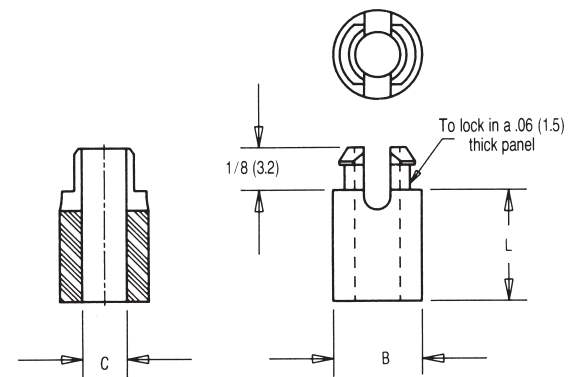

CIRCUIT BOARD SUPPORTS — SELF RETAINING SPACERS STACKING

Part No.	Dimension L	
	Inches	(mm)
30496	1/8	(3.2)
30497	3/16	(4.8)
30498	1/4	(6.4)
30499	5/16	(7.9)
30500	3/8	(9.5)
30501	7/16	(11.1)
30502	1/2	(12.7)
30503	5/8	(15.9)

SCREW SIZE	CODE
#4	4
#6	6
#8	8

NOTE: #6 and #8 screw size not available in 1/8 (3.2), 3/16 (4.8) lengths. #4 screw size lengths up to 5/8 (15.9) only

Dimension B Inches (mm)	Dimension C Inches (mm)	Screw Size	Mounting Hole Dia ±.003	
			inch	(mm)
.260 (6.6)	.125 (3.1)	#4	.187	(4.7)
5/16 (7.1)	.153 (3.9)	#6	.234	(5.9)
5/16 (7.1)	.169 (4.3)	#8	.234	(5.9)

■ See Engineering data page 184

CIRCUIT BOARD SUPPORTS — SELF RETAINING SPACERS

Part No.	Dimension L	
	Inches	(mm)
30504	1/8	(3.2)
30505	3/16	(4.8)
30506	1/4	(6.4)
30507	5/16	(7.9)
30508	3/8	(9.5)
30509	1/2	(12.7)
30510	5/8	(15.9)
30511	3/4	(19.1)
30512	7/8	(22.2)
30513	1	(25.4)

SCREW SIZE	CODE
#4	4
#6	6
#8	8

NOTE: #6 and #8 screw size not available in 1/8 (3.2), 3/16 (4.8) lengths.

Dimension B Inches (mm)	Dimension C Inches (mm)	Screw Size	Mounting Hole Dia ±.003	
			inch	(mm)
1/4 (6.3)	.125 (3.1)	#4	.187	(4.7)
9/32 (7.1)	.153 (3.9)	#6	.234	(5.9)
9/32 (7.1)	.169 (4.3)	#8	.234	(5.9)