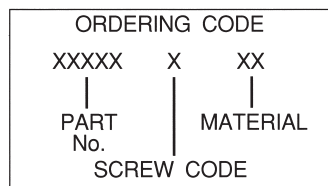

Part No.	Dimension L	
	Inches	(mm)
30504	1/8	(3.2)
30505	3/16	(4.8)
30506	1/4	(6.4)
30507	5/16	(7.9)
30508	3/8	(9.5)
30509	1/2	(12.7)
30510	5/8	(15.9)
30511	3/4	(19.1)
30512	7/8	(22.2)
30513	1	(25.4)