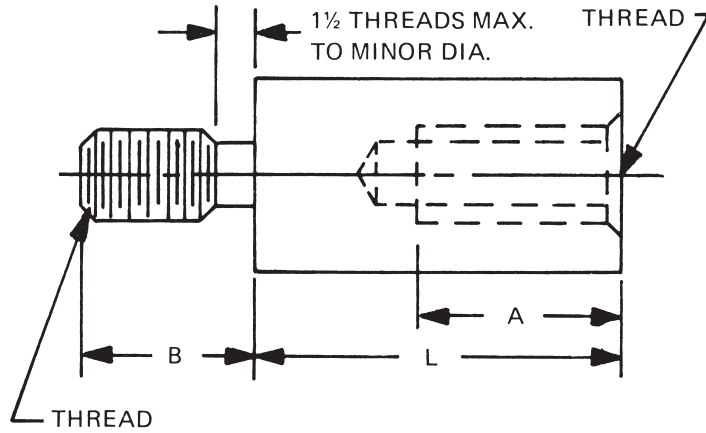

# 3/16 HEX MALE-FEMALE STANDOFFS

Available with thread locking products, see page vii

In short lengths 'A' will be tapped to maximum depth  
 See page 9 for finish codes  
 For non-standard parts contact Sales Office

LENGTH	PART NO.
5/32	4500A
3/16	4500
7/32	4500T
1/4	4501
9/32	4501T
5/16	4502
11/32	4502T
3/8	4503
13/32	4503T
7/16	4504
15/32	4504T
1/2	4505
17/32	4505T

LENGTH	PART NO.
9/16	4506
19/32	4506T
5/8	4507
21/32	4507T
11/16	4508
23/32	4508T
3/4	4509
25/32	4509T
13/16	4510
27/32	4510T
7/8	4511
29/32	4511T
15/16	4512
31/32	4512T
1"	4513

LENGTH	PART NO.
1-1/16	4514
1-1/8	4515
1-3/16	4516
1-1/4	4517
1-5/16	4518
1-3/8	4519
1-7/16	4520
1-1/2	4521
1-9/16	4522
1-5/8	4523
1-11/16	4524
1-3/4	4525
1-13/16	4526
1-7/8	4527
1-15/16	4528
2"	4529

THREAD LENGTH CODE		
THREAD	A	B
2-56	3/16	5/32
4-40	1/4	3/16
6-32	3/8	1/4