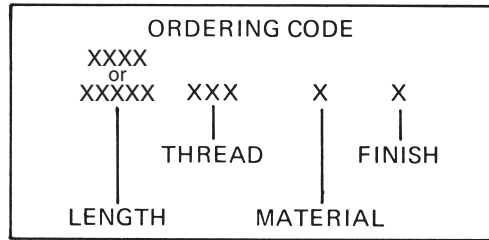

# 3/16 HEX MALE-FEMALE STANDOFFS

Available with thread locking products, see page vii

In short lengths 'A' will be tapped to maximum depth  
 See page 9 for finish codes  
 For non-standard parts contact Sales Office

LENGTH	PART NO.
1-1/16	4514
1-1/8	4515
1-3/16	4516
1-1/4	4517
1-5/16	4518
1-3/8	4519
1-7/16	4520
1-1/2	4521
1-9/16	4522
1-5/8	4523
1-11/16	4524
1-3/4	4525
1-13/16	4526
1-7/8	4527
1-15/16	4528
2"	4529

THREAD LENGTH CODE		
THREAD	A	B
2-56	3/16	5/32
4-40	1/4	3/16
6-32	3/8	1/4