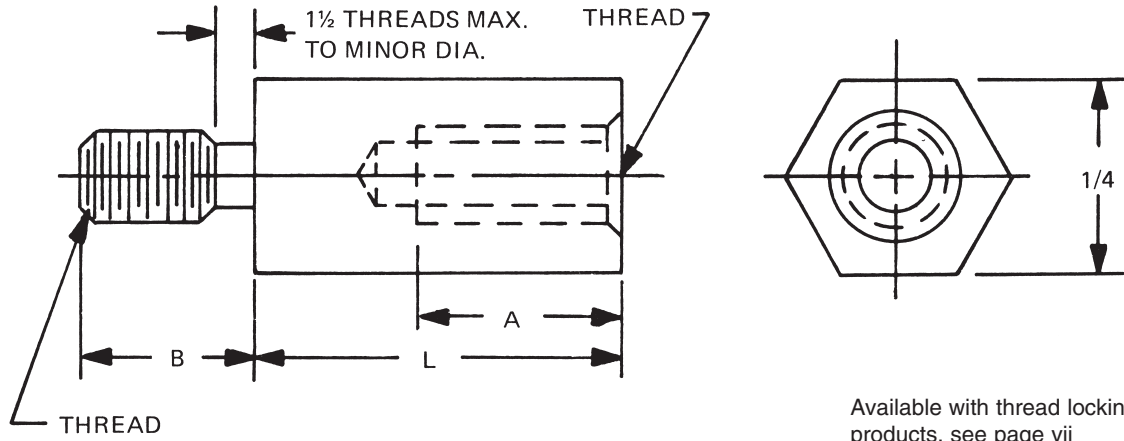

# 1/4 HEX MALE-FEMALE STANDOFFS

Available with thread locking products, see page vii

In short lengths 'A' will be tapped to maximum depth  
 See page 9 for finish codes  
 For non-standard parts contact Sales Office

LENGTH	PART NO.
7/32	4530A
1/4	4530
9/32	4530T
5/16	4531
11/32	4531T
3/8	4532
13/32	4532T
7/16	4533
15/32	4533T
1/2	4534
17/32	4534T
9/16	4535
19/32	4535T
5/8	4536
21/32	4536T
11/16	4537
23/32	4537T
3/4	4538
25/32	4538T
13/16	4539
27/32	4539T
7/8	4540
29/32	4540T

LENGTH	PART NO.
15/16	4541
31/32	4541T
1"	4542
1-1/16	4543
1-1/8	4544
1-3/16	4545
1-1/4	4546
1-5/16	4547
1-3/8	4548
1-7/16	4549
1-1/2	4550
1-9/16	4551
1-5/8	4552
1-11/16	4553
1-3/4	4554

LENGTH	PART NO.
1-13/16	4555
1-7/8	4556
1-15/16	4557
2"	4558
2-1/8	4559
2-1/4	4560
2-3/8	4561
2-1/2	4562
2-5/8	4563
2-3/4	4564
2-7/8	4565
3"	4566
3-1/4	4567
3-1/2	4568
3-3/4	4569
4"	4570

THREAD LENGTH CODE		
THREAD	A	B
2-56	3/16	5/32
4-40	1/4	3/16
6-32	3/8	1/4
8-32	7/16	3/8

THREAD	CODE
2-56	256
4-40	440
6-32	632
8-32	832

MATERIAL	CODE	RoHS
Aluminum	AL	YES
Brass	B	YES
Stainless Steel	SS	YES
Steel	S	YES
Nylon	N	YES