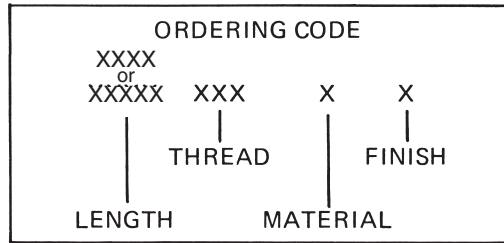

# 1/4 HEX MALE-FEMALE STANDOFFS

Available with thread locking products, see page vii

In short lengths 'A' will be tapped to maximum depth  
 See page 9 for finish codes  
 For non-standard parts contact Sales Office