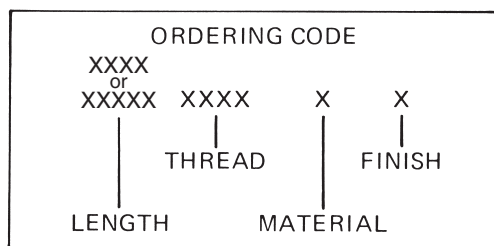

# 3/8 HEX MALE-FEMALE STANDOFFS

In short lengths 'A' will be tapped to maximum depth  
 See page 9 for finish codes  
 For non-standard parts contact Sales Office

Available with thread locking products, see page vii

LENGTH	PART NO.
7/32	4620A
1/4	4620
9/32	4620T
5/16	4621
11/32	4621T
3/8	4622
13/32	4622T
7/16	4623
15/32	4623T
1/2	4624
17/32	4624T
9/16	4625
19/32	4625T
5/8	4626
21/32	4626T
11/16	4627
23/32	4627T
3/4	4628
25/32	4628T
13/16	4629
27/32	4629T
7/8	4630
29/32	4630T