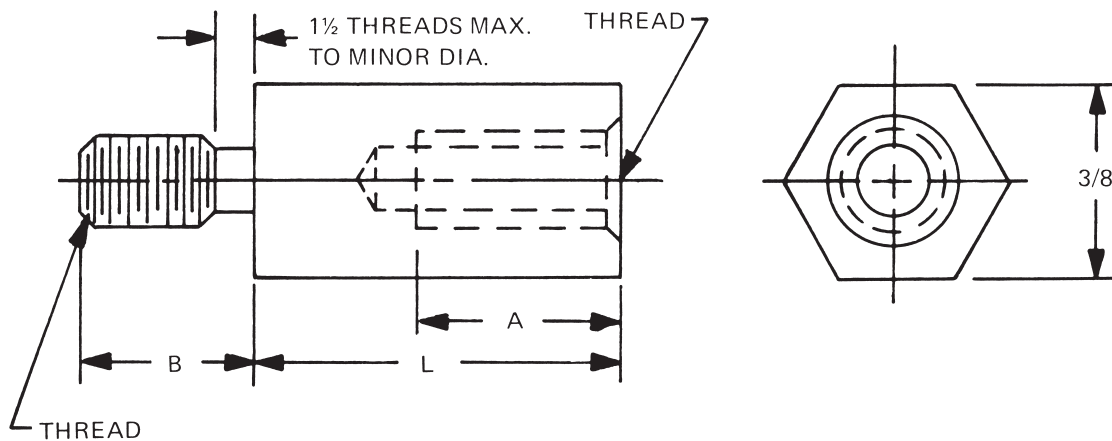

# 3/8 HEX MALE-FEMALE STANDOFFS

In short lengths 'A' will be tapped to maximum depth  
 See page 9 for finish codes  
 For non-standard parts contact Sales Office

Available with thread locking products, see page vii

LENGTH	PART NO.
7/32	4620A
1/4	4620
9/32	4620T
5/16	4621
11/32	4621T
3/8	4622
13/32	4622T
7/16	4623
15/32	4623T
1/2	4624
17/32	4624T
9/16	4625
19/32	4625T
5/8	4626
21/32	4626T
11/16	4627
23/32	4627T
3/4	4628
25/32	4628T
13/16	4629
27/32	4629T
7/8	4630
29/32	4630T

LENGTH	PART NO.
15/16	4631
31/32	4631T
1"	4632
1-1/16	4633
1-1/8	4634
1-3/16	4635
1-1/4	4636
1-5/16	4637
1-3/8	4638
1-7/16	4639
1-1/2	4640
1-9/16	4641
1-5/8	4642
1-11/16	4643

LENGTH	PART NO.
1-3/4	4644
1-13/16	4645
1-7/8	4646
1-15/16	4647
2"	4648
2-1/8	4649
2-1/4	4650
2-3/8	4651
2-1/2	4652
2-5/8	4653
2-3/4	4654
2-7/8	4655
3"	4656
3-1/4	4657
3-1/2	4658
3-3/4	4659
4"	4660
4-1/4	4661
4-1/2	4662
4-3/4	4663
5"	4664
5-1/4	4665
5-1/2	4666
5-3/4	4667
6"	4668

THREAD LENGTH CODE		
THREAD	A	B
4-40	1/4	3/16
6-32	3/8	1/4
8-32	7/16	3/8
10-32	1/2	3/8
12-24	1/2	3/8

THREAD	CODE
4-40	440
6-32	632
8-32	832
10-32	1032
12-24	1224

MATERIAL	CODE	RoHS
Aluminum	AL	YES
Brass	B	YES
Stainless Steel	SS	YES
Steel	S	YES
Nylon	N	YES