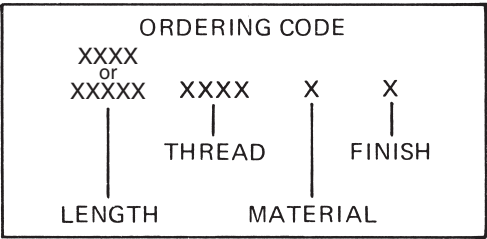

1/2 HEX MALE-FEMALE STANDOFFS

Available with thread locking products, see page vii

In short lengths 'A' will be tapped to maximum depth
See page 9 for finish codes
For non-standard parts contact Sales Office

LENGTH	PART NO.
6"	4717
6-1/4	4718
6-1/2	4719
6-3/4	4720
7"	4721
7-1/4	4722
7-1/2	4723
7-3/4	4724
8"	4725

THREAD LENGTH CODE		
THREAD	A	B
10-32	1/2	3/8
12-24	1/2	3/8
1/4-20	5/8	1/2
5/16-18	5/8	1/2

THREAD	CODE
10-32	1032
12-24	1224
1/4-20	2520
5/16-18	3118