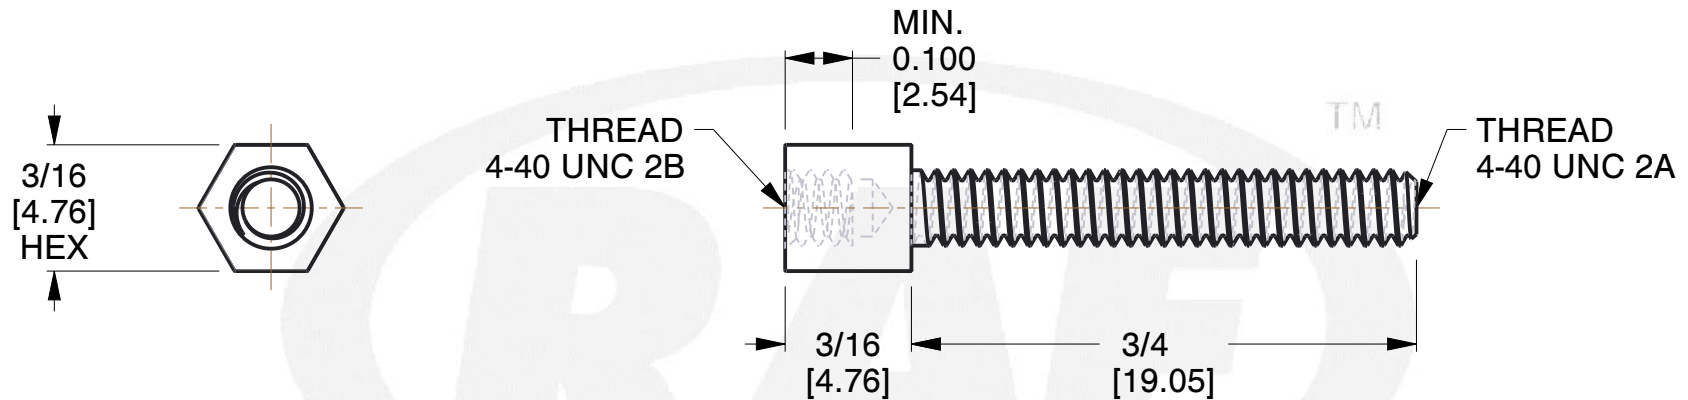

REV	CHANGE	DATE	DRN	CHK
	Drawn	02/08/17	SJ	T

NOTES:

- SUPPLIED WITH
TWO (2) #4 FLAT WASHERS
ONE (1) #4 LOCK WASHER
ONE (1) #4-40 NUT
- SUPPLIED UNASSEMBLED
- Material : STEEL ASTM-108
- Finish : Zinc Plate Per ASTM B-633 (Yellow Chromate)
- ASME Y14.5M - 2009
- All Drawing Dimensions are in Inches [mm]
- Unless otherwise specified; Edge Breaks, Radii or Countersinks 0.005-0.015

ASSEMBLY

 <p>95 Silvermine Rd., Seymour CT 06483 Tel: 203-888-2133, Fax: 203-888-9860</p>	<p>This Drawing is the Property of RAF. It contains confidential, proprietary information that is RAF property. Do not disclose to or duplicate for others except as authorized by RAF.</p>	<p>TOLERANCES ALL DIMENSIONS ARE INCHES (UNLESS OTHERWISE SPECIFIED) METALLIC LENGTHS <math>\leq 6</math> INCHES <math>\pm 0.005</math> LENGTH > 6 INCHES <math>\pm 0.010</math> DIAMETERS: <math>\pm 0.005</math> NON-METALLIC LENGTH: <math>\pm 0.010</math> DIAMETERS: <math>\pm 0.010</math> INTERNAL THREADS: MINIMUM THREAD DEPTH</math></math></math></math></math></p>	COMPONENT	HEX JACK SCREWS	SCALE
			4750-10		2.64
			3/16 HEX JACK SCREWS		SHEET
					1 of 1