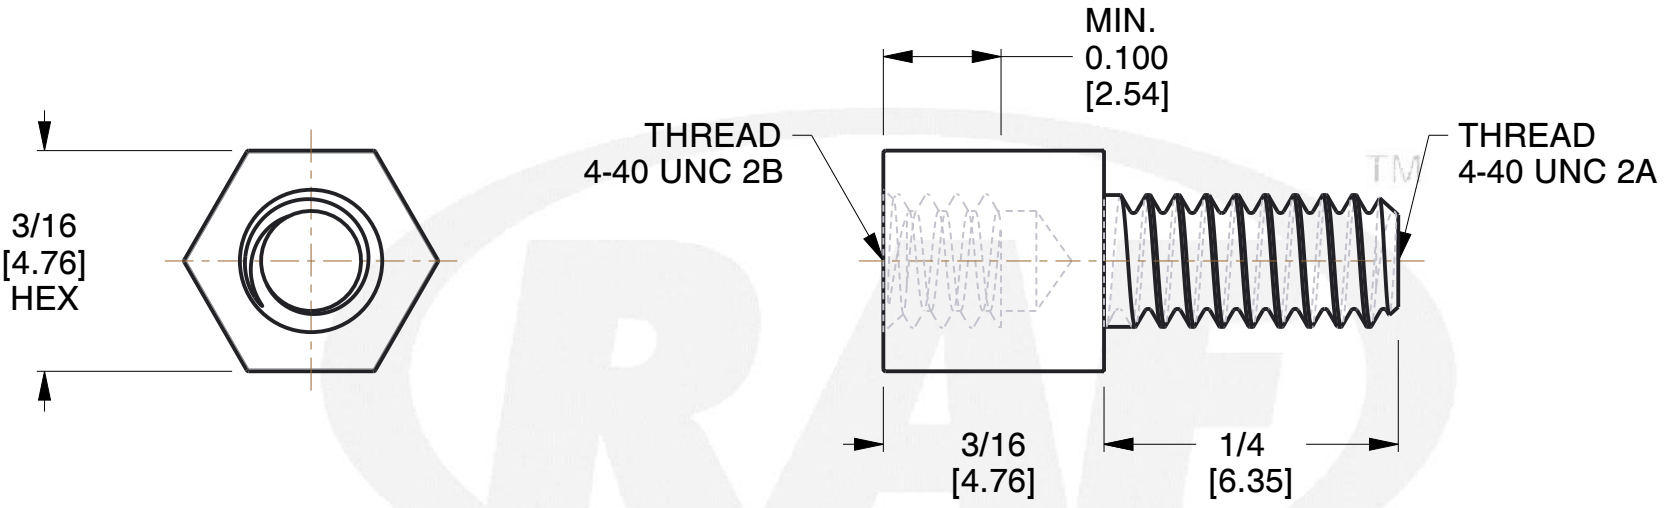

REV	CHANGE	DATE	DRN	CHK
	Drawn	02/08/17	SJ	T

**NOTES:**

- SUPPLIED WITH  
TWO (2) #4 FLAT WASHERS  
ONE (1) #4 LOCK WASHER  
ONE (1) #4-40 NUT
- SUPPLIED UNASSEMBLED
- Material : STEEL ASTM-108
- Finish : Zinc Plate Per ASTM B-633 (Yellow Chromate)
- ASME Y14.5M - 2009
- All Drawing Dimensions are in Inches [mm]
- Unless otherwise specified; Edge Breaks,  
Radii or Countersinks 0.005-0.015

**TOLERANCES**  
ALL DIMENSIONS ARE INCHES  
(UNLESS OTHERWISE SPECIFIED)  
**METALLIC**  
LENGTHS <math>< 6 \text{ INCHES}</math>  $\pm 0.005$   
LENGTH  $> 6 \text{ INCHES}$   $\pm 0.010$   
DIAMETERS:  $\pm 0.005$   
**NON-METALLIC**  
LENGTH:  $\pm 0.010$  DIAMETERS:  $\pm 0.010$   
**INTERNAL THREADS:**  
MINIMUM THREAD DEPTH

COMPONENT	HEX JACK SCREWS	SCALE
4750-2	3/16 HEX JACK SCREWS	2.64
		SHEET
		1 of 1