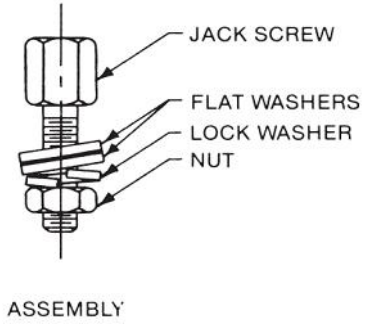

REV	CHANGE	DATE	DRN	CHK
	Drawn	02/08/17	SJ	T

**NOTES:**

- SUPPLIED WITH  
TWO (2) #4 FLAT WASHERS  
ONE (1) #4 LOCK WASHER  
ONE (1) #4-40 NUT
- SUPPLIED UNASSEMBLED
- Material : STEEL ASTM-108
- Finish : Zinc Plate Per ASTM B-633 (Yellow Chromate)
- ASME Y14.5M - 2009
- All Drawing Dimensions are in Inches [mm]
- Unless otherwise specified; Edge Breaks,  
Radii or Countersinks 0.005-0.015

**TOLERANCES**  
ALL DIMENSIONS ARE INCHES  
(UNLESS OTHERWISE SPECIFIED)  
**METALLIC**  
LENGTHS <math>< 6 \text{ INCHES}</math>  $\pm 0.005$   
LENGTH  $> 6 \text{ INCHES}$   $\pm 0.010$   
DIAMETERS:  $\pm 0.005$   
**NON-METALLIC**  
LENGTH:  $\pm 0.010$  DIAMETERS:  $\pm 0.010$   
**INTERNAL THREADS:**  
MINIMUM THREAD DEPTH

COMPONENT	HEX JACK SCREWS	SCALE
4750-2	3/16 HEX JACK SCREWS	2.64
		SHEET
		1 of 1