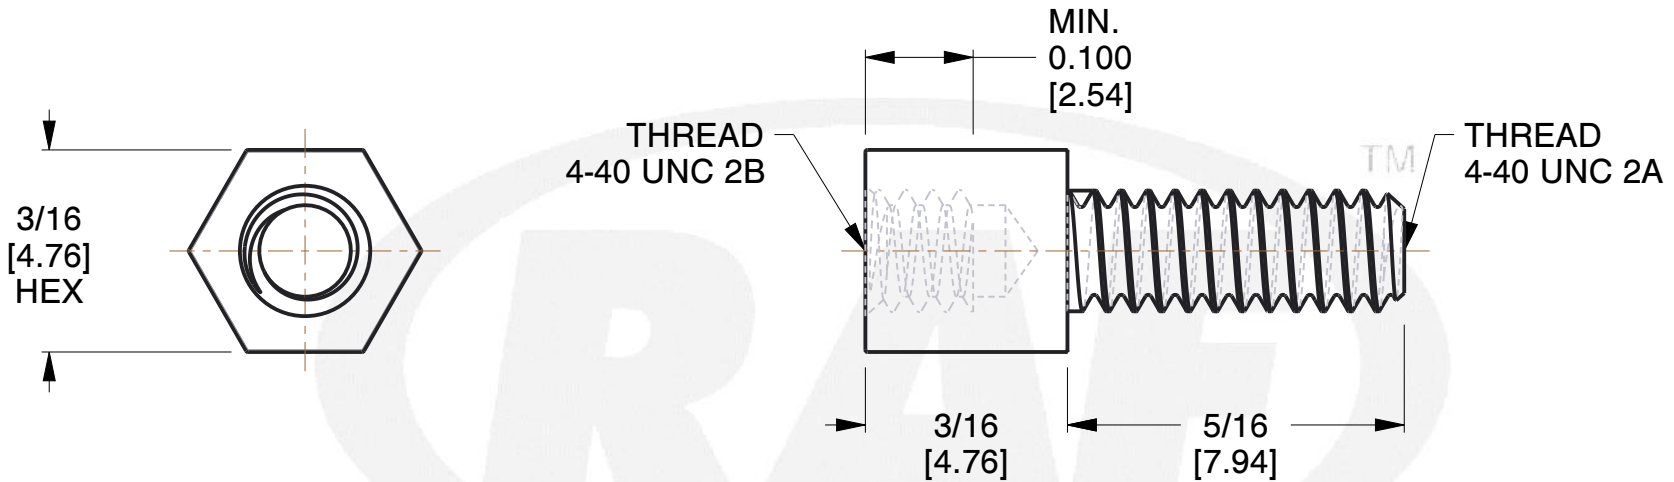

REV	CHANGE	DATE	DRN	CHK
	Drawn	02/08/17	SJ	T

NOTES:

1. SUPPLIED WITH
TWO (2) #4 FLAT WASHERS
ONE (1) #4 LOCK WASHER
ONE (1) #4-40 NUT
2. SUPPLIED UNASSEMBLED
3. Material : STEEL ASTM-108
4. Finish : Zinc Plate Per ASTM B-633 (Yellow Chromate)
5. ASME Y14.5M - 2009
6. All Drawing Dimensions are in Inches [mm]
7. Unless otherwise specified; Edge Breaks, Radii or Countersinks 0.005-0.015

TOLERANCES
ALL DIMENSIONS ARE INCHES (UNLESS OTHERWISE SPECIFIED)
METALLIC
LENGTHS ≤ 6 INCHES $\pm 0.005</math>
LENGTH > 6 INCHES $\pm 0.010</math>
DIAMETERS: $\pm 0.005</math>
NON-METALLIC
LENGTH: $\pm 0.010</math> DIAMETERS: $\pm 0.010</math>
INTERNAL THREADS:
MINIMUM THREAD DEPTH$$$$$

COMPONENT	HEX JACK SCREWS	SCALE
4750-3		2.64
3/16 HEX JACK SCREWS		SHEET
		1 of 1

X-ON Electronics

Largest Supplier of Electrical and Electronic Components

Click to view similar products for [Screws & Fasteners](#) category: