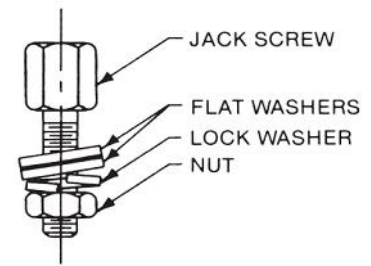

REV	CHANGE	DATE	DRN	CHK
	Drawn	02/08/17	SJ	T

NOTES:

1. SUPPLIED WITH
TWO (2) #4 FLAT WASHERS
ONE (1) #4 LOCK WASHER
ONE (1) #4-40 NUT
2. SUPPLIED UNASSEMBLED
3. Material : STEEL ASTM-108
4. Finish : Zinc Plate Per ASTM B-633 (Yellow Chromate)
5. ASME Y14.5M - 2009
6. All Drawing Dimensions are in Inches [mm]
7. Unless otherwise specified; Edge Breaks, Radii or Countersinks 0.005-0.015

TOLERANCES
ALL DIMENSIONS ARE INCHES (UNLESS OTHERWISE SPECIFIED)
METALLIC
LENGTHS ≤ 6 INCHES $\pm 0.005</math>
LENGTH > 6 INCHES $\pm 0.010</math>
DIAMETERS: $\pm 0.005</math>
NON-METALLIC
LENGTH: $\pm 0.010</math> DIAMETERS: $\pm 0.010</math>
INTERNAL THREADS:
MINIMUM THREAD DEPTH$$$$$