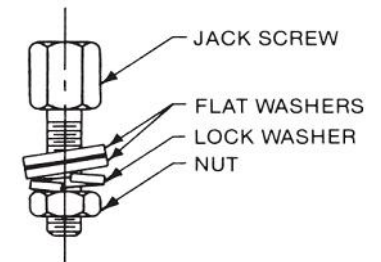

REV	CHANGE	DATE	DRN	CHK
	Drawn	02/08/17	SJ	T

**NOTES:**

1. SUPPLIED WITH  
TWO (2) #4 FLAT WASHERS  
ONE (1) #4 LOCK WASHER  
ONE (1) #4-40 NUT
2. SUPPLIED UNASSEMBLED
3. Material : STEEL ASTM-108
4. Finish : Zinc Plate Per ASTM B-633 (Yellow Chromate)
5. ASME Y14.5M - 2009
6. All Drawing Dimensions are in Inches [mm]
7. Unless otherwise specified; Edge Breaks, Radii or Countersinks 0.005-0.015

ASSEMBLY

COMPONENT	HEX JACK SCREWS	SCALE
4750-6		2.64
3/16 HEX JACK SCREWS		SHEET
		1 of 1

95 Silvermine Rd., Seymour CT 06483  
Tel: 203-888-2133, Fax: 203-888-9860

This Drawing is the Property of RAF. It contains confidential, proprietary information that is RAF property. Do not disclose to or duplicate for others except as authorized by RAF.

**TOLERANCES**  
ALL DIMENSIONS ARE INCHES (UNLESS OTHERWISE SPECIFIED)  
**METALLIC**  
LENGTHS <math>\leq 6</math> INCHES  $\pm 0.005</math>  
LENGTH > 6 INCHES  $\pm 0.010</math>  
DIAMETERS:  $\pm 0.005</math>  
**NON-METALLIC**  
LENGTH:  $\pm 0.010</math> DIAMETERS:  $\pm 0.010</math>  
**INTERNAL THREADS:**  
MINIMUM THREAD DEPTH$$$$$