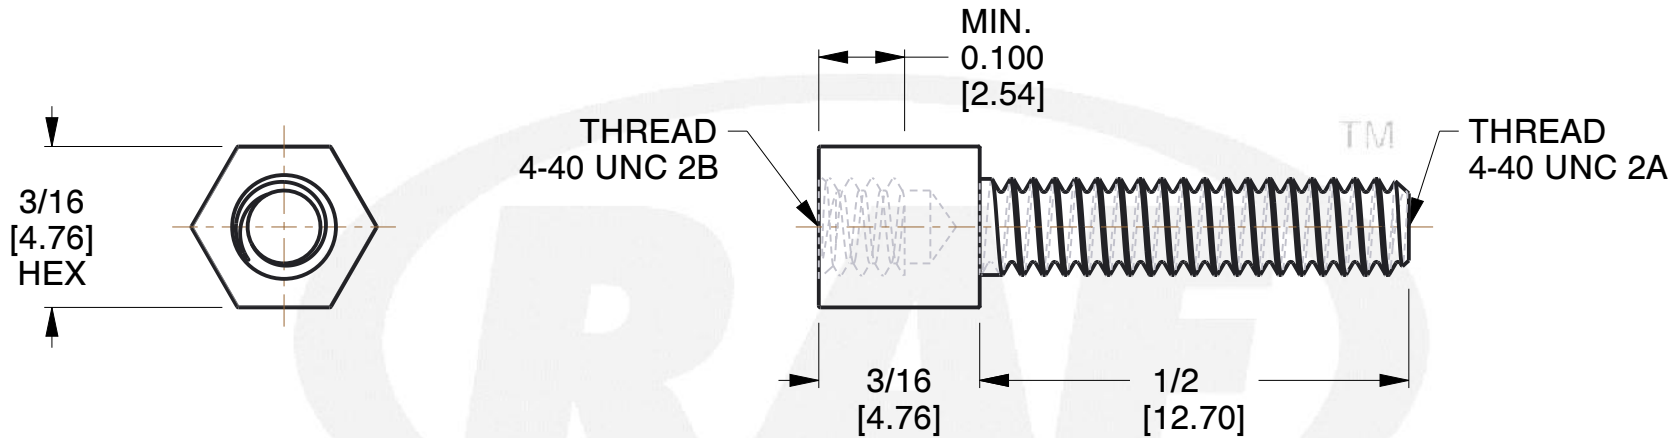

REV	CHANGE	DATE	DRN	CHK
	Drawn	02/08/17	SJ	T

**NOTES:**

1. SUPPLIED WITH  
TWO (2) #4 FLAT WASHERS  
ONE (1) #4 LOCK WASHER  
ONE (1) #4-40 NUT
2. SUPPLIED UNASSEMBLED
3. Material : STEEL ASTM-108
4. Finish : Zinc Plate Per ASTM B-633 (Yellow Chromate)
5. ASME Y14.5M - 2009
6. All Drawing Dimensions are in Inches [mm]
7. Unless otherwise specified; Edge Breaks, Radii or Countersinks 0.005-0.015

ASSEMBLY

COMPONENT	HEX JACK SCREWS	SCALE
4750-6		2.64
3/16 HEX JACK SCREWS		SHEET
		1 of 1

95 Silvermine Rd., Seymour CT 06483  
Tel: 203-888-2133, Fax: 203-888-9860

This Drawing is the Property of RAF. It contains confidential, proprietary information that is RAF property. Do not disclose to or duplicate for others except as authorized by RAF.

**TOLERANCES**  
ALL DIMENSIONS ARE INCHES (UNLESS OTHERWISE SPECIFIED)  
**METALLIC**  
LENGTHS <math>\leq 6</math> INCHES  $\pm 0.005</math>  
LENGTH > 6 INCHES  $\pm 0.010</math>  
DIAMETERS:  $\pm 0.005</math>  
**NON-METALLIC**  
LENGTH:  $\pm 0.010</math> DIAMETERS:  $\pm 0.010</math>  
**INTERNAL THREADS:**  
MINIMUM THREAD DEPTH$$$$$