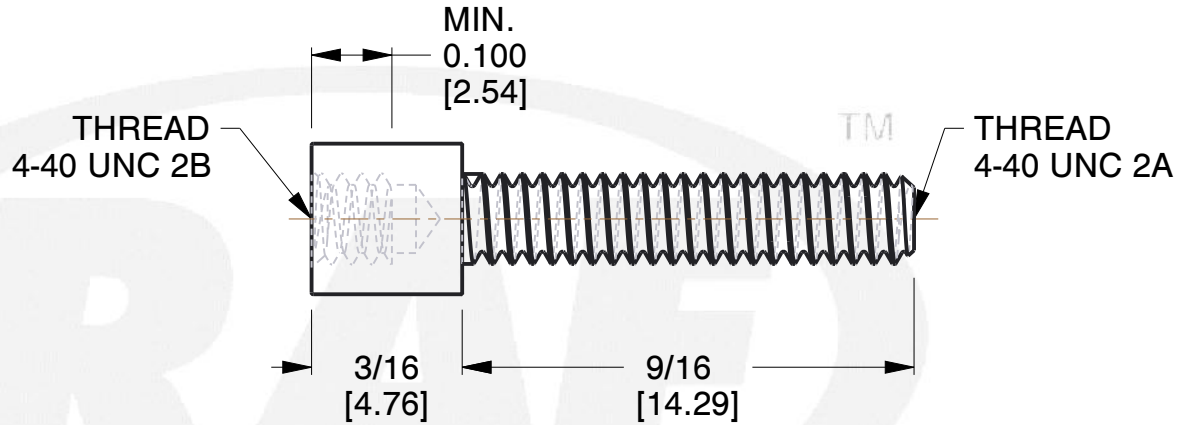

REV	CHANGE	DATE	DRN	CHK
	Drawn	02/08/17	SJ	T

ASSEMBLY

**NOTES:**

- SUPPLIED WITH  
TWO (2) #4 FLAT WASHERS  
ONE (1) #4 LOCK WASHER  
ONE (1) #4-40 NUT
- SUPPLIED UNASSEMBLED
- Material : STEEL ASTM-108
- Finish : Zinc Plate Per ASTM B-633 (Yellow Chromate)
- ASME Y14.5M - 2009
- All Drawing Dimensions are in Inches [mm]
- Unless otherwise specified; Edge Breaks, Radii or Countersinks 0.005-0.015

COMPONENT	HEX JACK SCREWS	SCALE
4750-7		2.64
3/16 HEX JACK SCREWS		SHEET
		1 of 1

95 Silvermine Rd., Seymour CT 06483  
Tel: 203-888-2133, Fax: 203-888-9860

This Drawing is the Property of RAF. It contains confidential, proprietary information that is RAF property. Do not disclose to or duplicate for others except as authorized by RAF.

**TOLERANCES**  
ALL DIMENSIONS ARE INCHES (UNLESS OTHERWISE SPECIFIED)  
**METALLIC**  
LENGTHS <math><= 6</math> INCHES  $\pm 0.005$   
LENGTH > 6 INCHES  $\pm 0.010$   
DIAMETERS:  $\pm 0.005$   
**NON-METALLIC**  
LENGTH:  $\pm 0.010$  DIAMETERS:  $\pm 0.010$   
**INTERNAL THREADS:**  
MINIMUM THREAD DEPTH