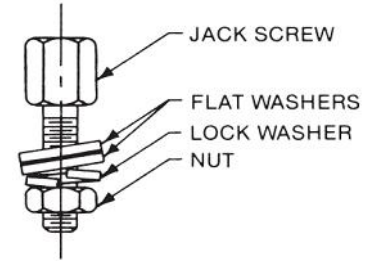

REV	CHANGE	DATE	DRN	CHK
	Drawn	02/08/17	SJ	T

ASSEMBLY

**NOTES:**

- SUPPLIED WITH  
TWO (2) #4 FLAT WASHERS  
ONE (1) #4 LOCK WASHER  
ONE (1) #4-40 NUT
- SUPPLIED UNASSEMBLED
- Material : STEEL ASTM-108
- Finish : Zinc Plate Per ASTM B-633 (Yellow Chromate)
- ASME Y14.5M - 2009
- All Drawing Dimensions are in Inches [mm]
- Unless otherwise specified; Edge Breaks, Radii or Countersinks 0.005-0.015

COMPONENT	HEX JACK SCREWS	SCALE
4750-7		2.64
3/16 HEX JACK SCREWS		SHEET
		1 of 1

95 Silvermine Rd., Seymour CT 06483  
Tel: 203-888-2133, Fax: 203-888-9860

This Drawing is the Property of RAF. It contains confidential, proprietary information that is RAF property. Do not disclose to or duplicate for others except as authorized by RAF.

**TOLERANCES**  
ALL DIMENSIONS ARE INCHES (UNLESS OTHERWISE SPECIFIED)  
**METALLIC**  
LENGTHS <math><= 6</math> INCHES  $\pm 0.005$   
LENGTH > 6 INCHES  $\pm 0.010$   
DIAMETERS:  $\pm 0.005$   
**NON-METALLIC**  
LENGTH:  $\pm 0.010$  DIAMETERS:  $\pm 0.010$   
**INTERNAL THREADS:**  
MINIMUM THREAD DEPTH