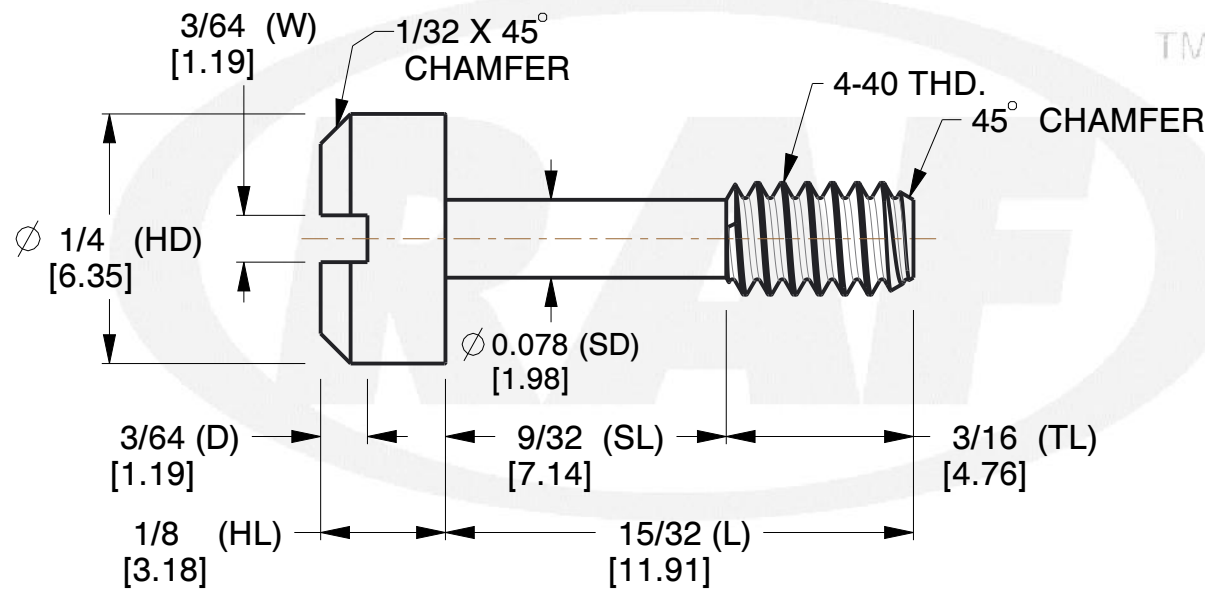

NOTES:

1. Material : Stainless Steel
2. Finish :
3. ASME Y14.5-M - 2009
4. All Drawing Dimensions are in Inches [mm]
5. Unless otherwise specified; Edge Breaks, Radii or Countersinks 0.005-0.015

COMPONENT	PANEL SCREW
7083-SS	SCALE
	5.20
CAPTIVE PANEL SCREW STYLE 6	SHEET
	1 of 1

TOLERANCES
ALL DIMENSIONS ARE INCHES (UNLESS OTHERWISE SPECIFIED)
METALLIC
LENGTHS < 6 INCHES ± 0.005
LENGTH > 6 INCHES ± 0.010
DIAMETERS: ± 0.005
NON-METALLIC
LENGTH: ± 0.010 DIAMETERS: ± 0.010
INTERNAL THREADS:
MINIMUM THREAD DEPTH