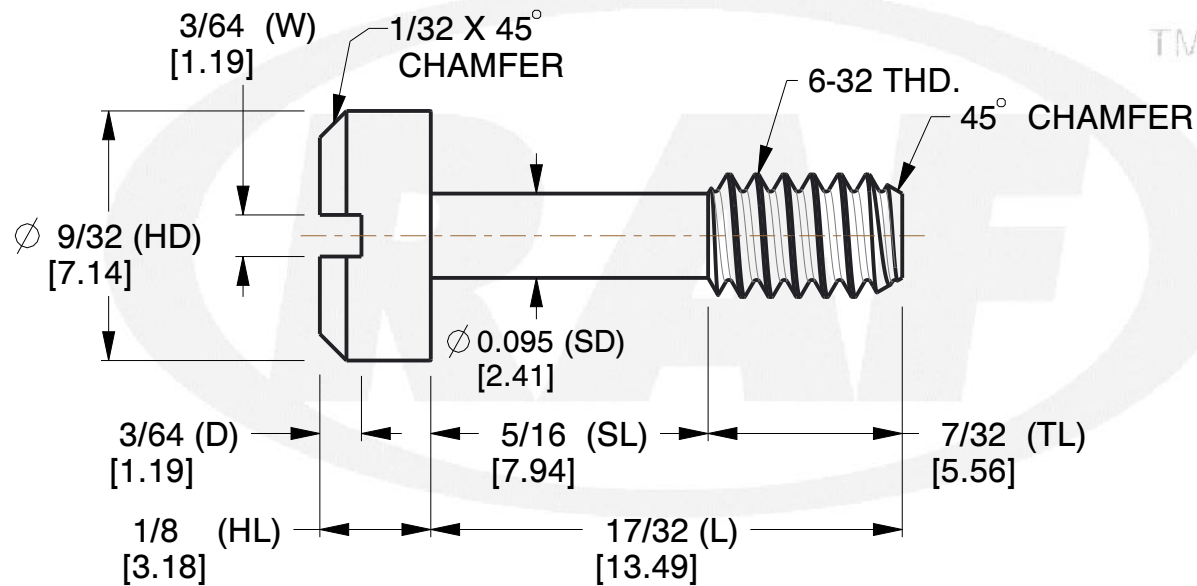

NOTES:

1. Material : Stainless Steel
2. Finish :
3. ASME Y14.5-M - 2009
4. All Drawing Dimensions are in Inches [mm]
5. Unless otherwise specified; Edge Breaks, Radii or Countersinks 0.005-0.015

COMPONENT	PANEL SCREW	SCALE
7085-SS		4.62
CAPTIVE PANEL SCREW STYLE 6		SHEET
		1 of 1

TOLERANCES
ALL DIMENSIONS ARE INCHES (UNLESS OTHERWISE SPECIFIED)
METALLIC
LENGTHS ≤ 6 INCHES $\pm 0.005</math>
LENGTH > 6 INCHES $\pm 0.010</math>
DIAMETERS: $\pm 0.005</math>
NON-METALLIC
LENGTH: $\pm 0.010</math> DIAMETERS: $\pm 0.010</math>
INTERNAL THREADS:
MINIMUM THREAD DEPTH$$$$$