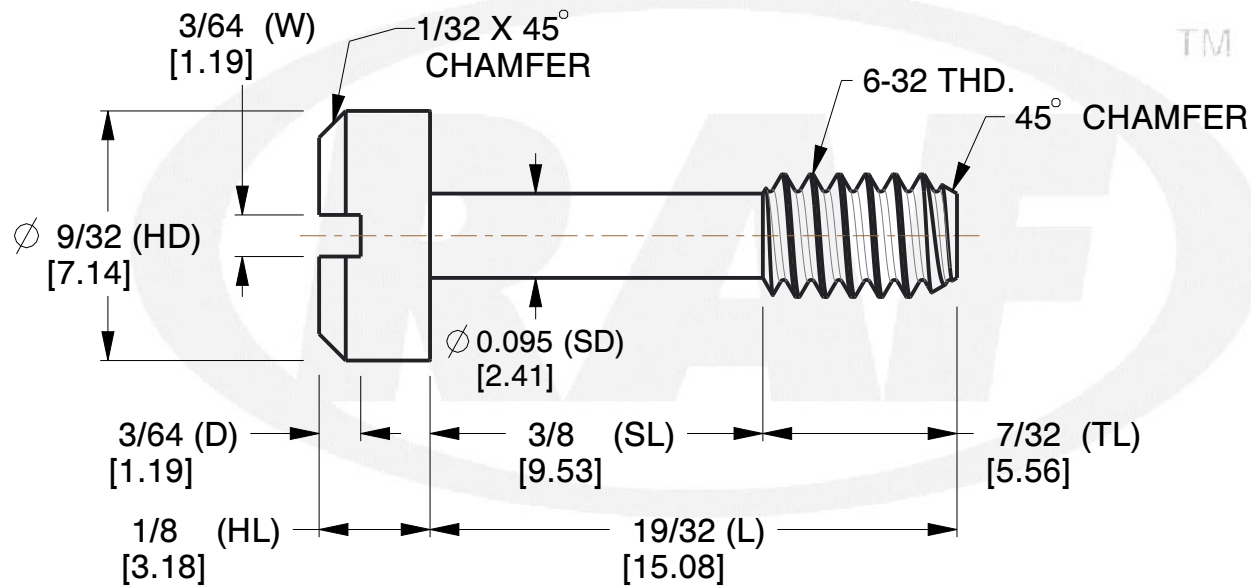

NOTES:

1. Material : Stainless Steel
2. Finish :
3. ASME Y14.5-M - 2009
4. All Drawing Dimensions are in Inches [mm]
5. Unless otherwise specified; Edge Breaks, Radii or Countersinks 0.005-0.015

COMPONENT	PANEL SCREW	SCALE
7086-SS		4.62
CAPTIVE PANEL SCREW STYLE 6		SHEET
		1 of 1

TOLERANCES
ALL DIMENSIONS ARE INCHES (UNLESS OTHERWISE SPECIFIED)
METALLIC
LENGTHS < 6 INCHES ± 0.005
LENGTH > 6 INCHES ± 0.010
DIAMETERS: ± 0.005
NON-METALLIC
LENGTH: ± 0.010 DIAMETERS: ± 0.010
INTERNAL THREADS:
MINIMUM THREAD DEPTH