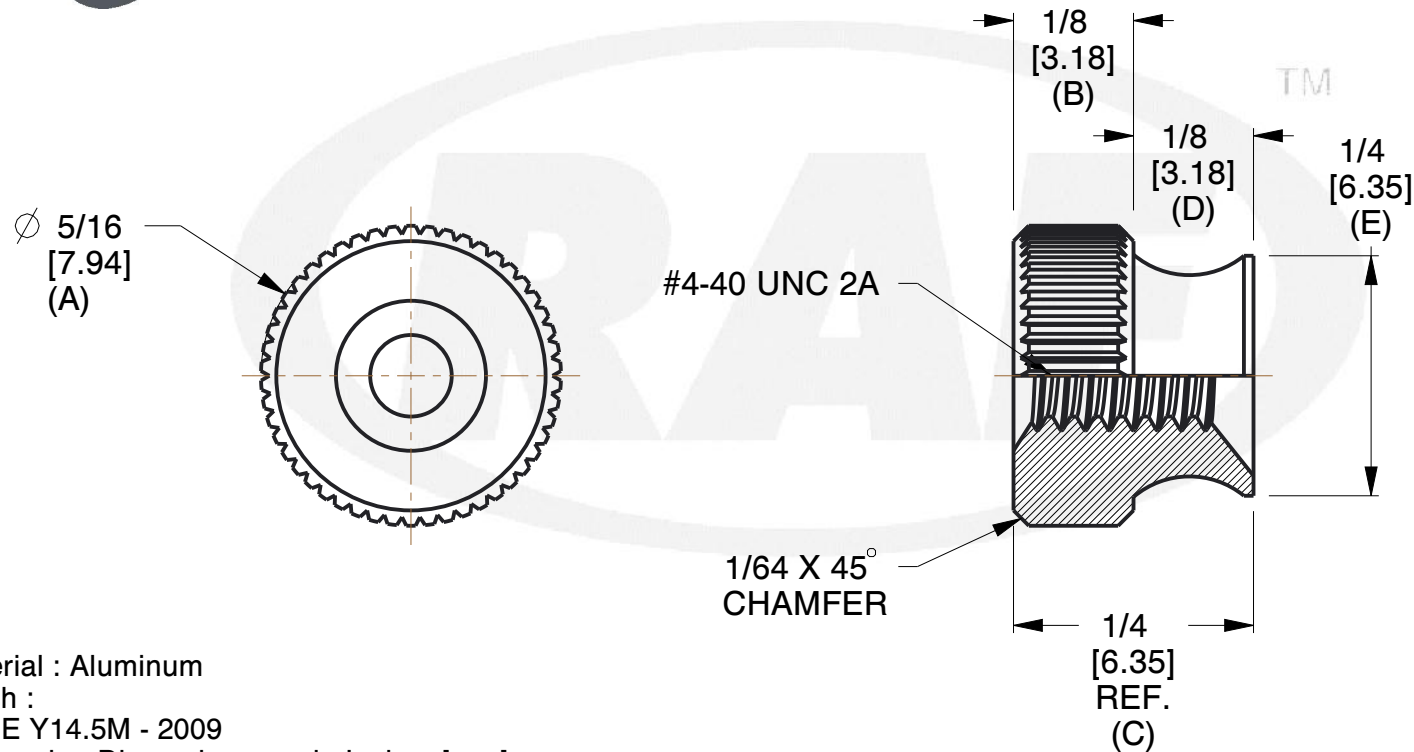

NOTES:

1. Material : Aluminum
2. Finish :
3. ASME Y14.5M - 2009
4. All Drawing Dimensions are in Inches [mm]
5. Unless otherwise specified; Edge Breaks, Radii or Countersinks 0.005-0.015

| COMPONENT | THUMB NUTS |
|------------------|------------|
| 7211-AL | SCALE |
| ROUND THUMB NUTS | 5.00 |
| | SHEET |
| | 1 of 1 |

TOLERANCES
ALL DIMENSIONS ARE INCHES (UNLESS OTHERWISE SPECIFIED)
METALLIC
LENGTHS ≤ 6 INCHES ± 0.005
LENGTH > 6 INCHES ± 0.010
DIAMETERS: ± 0.005
NON-METALLIC
LENGTH: ± 0.010 DIAMETERS: ± 0.010
INTERNAL THREADS:
MINIMUM THREAD DEPTH