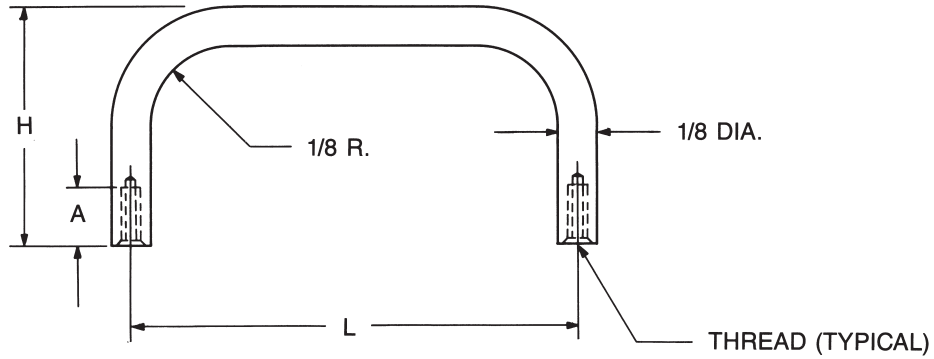

1/8 ROUND INTERNAL THREAD HANDLES

PART NO.	L ± 1/32	H ± 1/32
8000	3/4	
8001	13/16	
8002	7/8	
8003	1"	1/2
8004	1-1/4	
8005	1-1/2	
8006	2"	
8007	3/4	
8008	13/16	
8009	7/8	
8010	1"	3/4
8011	1-1/4	
8012	1-1/2	
8013	2"	
8014	1"	
8015	1-1/4	
8016	1-1/2	1"
8017	1-3/4	
8018	2"	

PART NO.	L ± 1/32	H ± 1/32
8019	1"	
8020	1-1/4	
8021	1-1/2	1-1/4
8022	1-3/4	
8023	2"	
8024	1"	
8025	1-1/4	
8026	1-1/2	1-1/2
8027	1-3/4	
8028	2"	
8029	1-1/4	
8030	1-1/2	
8031	1-3/4	
8032	2"	2"
8033	2-1/2	
8034	3"	

See page 4H for finish codes
For non-standard parts contact Sales Office

THREAD CODE & DEPTH		
THREAD	CODE	A
2-56	256	3/16

MATERIAL	CODE	RoHS
Aluminum	A	YES
Brass	B	YES
Stainless Steel	SS	YES
Steel	S	YES