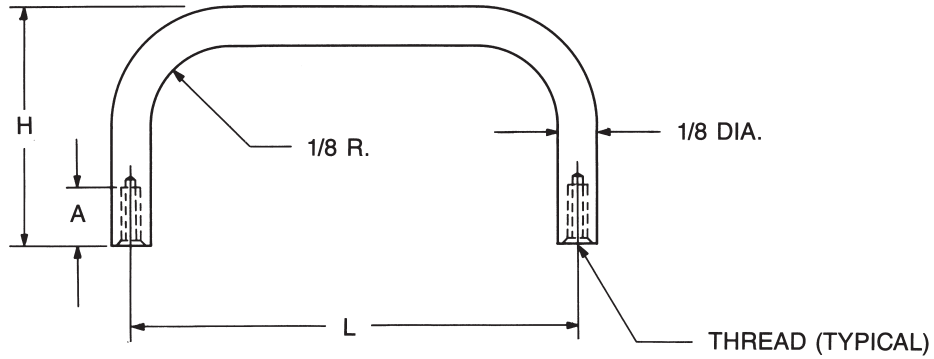

# 1/8 ROUND INTERNAL THREAD HANDLES

PART NO.	L ± 1/32	H ± 1/32
8000	3/4	
8001	13/16	
8002	7/8	
8003	1"	1/2
8004	1-1/4	
8005	1-1/2	
8006	2"	
8007	3/4	
8008	13/16	
8009	7/8	
8010	1"	3/4
8011	1-1/4	
8012	1-1/2	
8013	2"	
8014	1"	
8015	1-1/4	
8016	1-1/2	1"
8017	1-3/4	
8018	2"	

PART NO.	L ± 1/32	H ± 1/32
8019	1"	
8020	1-1/4	
8021	1-1/2	1-1/4
8022	1-3/4	
8023	2"	
8024	1"	
8025	1-1/4	
8026	1-1/2	1-1/2
8027	1-3/4	
8028	2"	
8029	1-1/4	
8030	1-1/2	
8031	1-3/4	
8032	2"	2"
8033	2-1/2	
8034	3"	

See page 4H for finish codes  
For non-standard parts contact Sales Office

THREAD CODE & DEPTH		
THREAD	CODE	A
2-56	256	3/16

MATERIAL	CODE	RoHS
Aluminum	A	YES
Brass	B	YES
Stainless Steel	SS	YES
Steel	S	YES