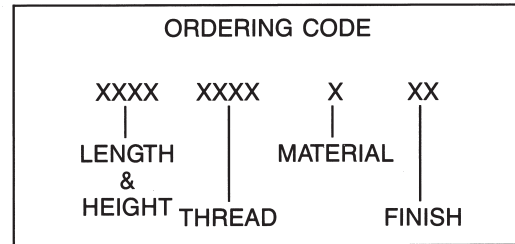

THREAD CODE & DEPTH		
THREAD	CODE	A
4-40	440	1/4
6-32	632	5/16-3/8

MATERIAL	CODE	RoHS
Aluminum	A	YES
Brass	B	YES
Stainless Steel	SS	YES
Steel	S	YES

95 Silvermine Road, Seymour, Ct. 06483 Phone: 203-888-2133 Fax: 203-888-9860
e-mail : info@rafhdwe.com Web: www.rafhdwe.com