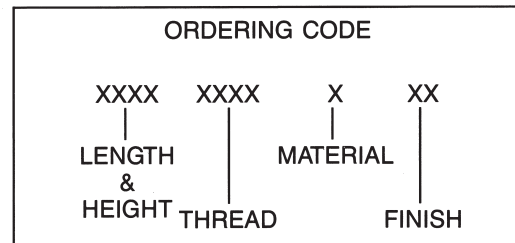

THREAD CODE & DEPTH		
THREAD	CODE	A
4-40	440	1/4
6-32	632	5/16-3/8

MATERIAL	CODE	RoHS
Aluminum	A	YES
Brass	B	YES
Stainless Steel	SS	YES
Steel	S	YES

95 Silvermine Road, Seymour, Ct. 06483 Phone: 203-888-2133 Fax: 203-888-9860
e-mail : info@rafhdwe.com Web: www.rafhdwe.com