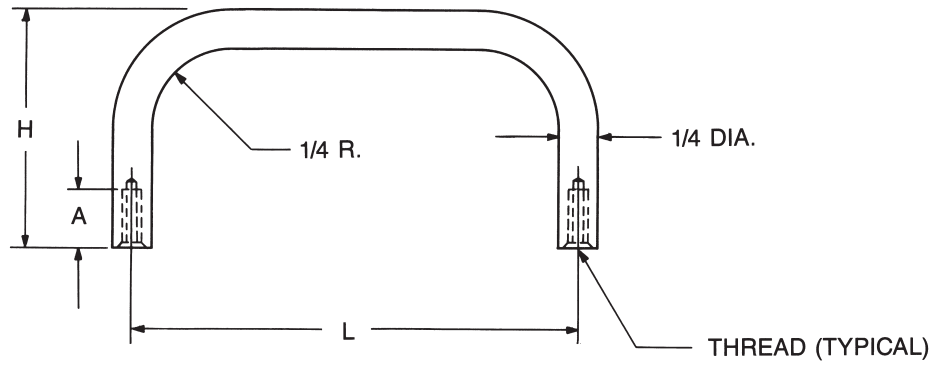

1/4 ROUND INTERNAL THREAD HANDLES

PART NO.	L ± 1/32	H ± 1/32
8102	1-1/8	
8103	1-1/4	
8104	1-1/2	
8105	1-3/4	
8106	2"	
8107	2-1/4	1"
8108	2-1/2	
8109	2-3/4	
8110	3"	
8111	4"	
8112	5"	
8113	1-1/2	
8114	1-3/4	
8115	2"	
8116	2-1/4	
8117	2-1/2	1-1/4
8118	2-3/4	
8119	3"	
8120	4"	
8121	5"	

PART NO.	L ± 1/32	H ± 1/32
8122	1-1/2	
8123	1-3/4	
8124	2"	
8125	2-1/4	
8126	2-1/2	
8127	2-3/4	1-1/2
8128	3"	
8129	3-1/2	
8130	4"	
8131	4-1/4	
8132	4-1/2	
8133	5"	
8134	6"	
8135	3"	
8136	4"	
8137	5"	2"
8138	6"	

See page 4H for finish codes
For non-standard parts contact Sales Office

THREAD CODE & DEPTH		
THREAD	CODE	A
6-32	632	3/8
8-32	832	7/16-9/16

MATERIAL	CODE	RoHS
Aluminum	A	YES
Brass	B	YES
Stainless Steel	SS	YES
Steel	S	YES