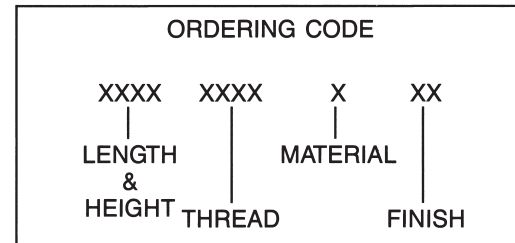

THREAD CODE & DEPTH		
THREAD	CODE	A
6-32	632	3/8
8-32	832	7/16-9/16

MATERIAL	CODE	RoHS
Aluminum	A	YES
Brass	B	YES
Stainless Steel	SS	YES
Steel	S	YES