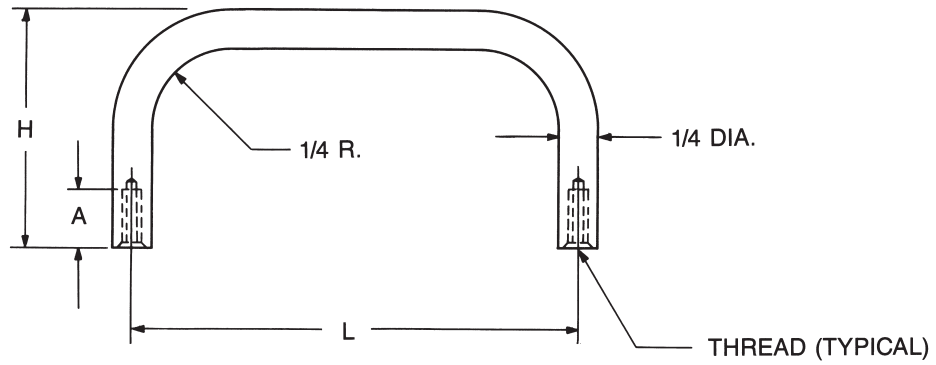

1/4 ROUND INTERNAL THREAD HANDLES

See page 4H for finish codes
For non-standard parts contact Sales Office

PART NO.	L ± 1/32	H ± 1/32
8102	1-1/8	
8103	1-1/4	
8104	1-1/2	
8105	1-3/4	
8106	2"	
8107	2-1/4	1"
8108	2-1/2	
8109	2-3/4	
8110	3"	
8111	4"	
8112	5"	
8113	1-1/2	
8114	1-3/4	
8115	2"	
8116	2-1/4	
8117	2-1/2	1-1/4
8118	2-3/4	
8119	3"	
8120	4"	
8121	5"	

PART NO.	L ± 1/32	H ± 1/32
8122	1-1/2	
8123	1-3/4	
8124	2"	
8125	2-1/4	
8126	2-1/2	
8127	2-3/4	1-1/2
8128	3"	
8129	3-1/2	
8130	4"	
8131	4-1/4	
8132	4-1/2	
8133	5"	
8134	6"	
8135	3"	
8136	4"	
8137	5"	2"
8138	6"	

THREAD CODE & DEPTH		
THREAD	CODE	A
6-32	632	3/8
8-32	832	7/16-9/16

MATERIAL	CODE	RoHS
Aluminum	A	YES
Brass	B	YES
Stainless Steel	SS	YES
Steel	S	YES

X-ON Electronics

Largest Supplier of Electrical and Electronic Components