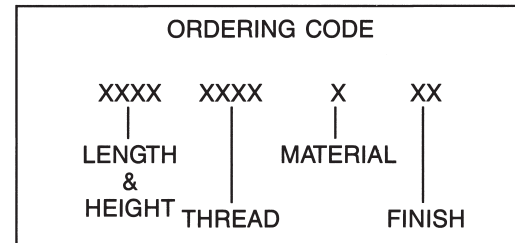

1/4 ROUND INTERNAL THREAD HANDLES

See page 4H for finish codes
For non-standard parts contact Sales Office

PART NO.	L ± 1/32	H ± 1/32
8102	1-1/8	
8103	1-1/4	
8104	1-1/2	
8105	1-3/4	
8106	2"	
8107	2-1/4	1"
8108	2-1/2	
8109	2-3/4	
8110	3"	
8111	4"	
8112	5"	
8113	1-1/2	
8114	1-3/4	
8115	2"	
8116	2-1/4	
8117	2-1/2	1-1/4
8118	2-3/4	
8119	3"	
8120	4"	
8121	5"	

PART NO.	L ± 1/32	H ± 1/32
8122	1-1/2	
8123	1-3/4	
8124	2"	
8125	2-1/4	
8126	2-1/2	
8127	2-3/4	1-1/2
8128	3"	
8129	3-1/2	
8130	4"	
8131	4-1/4	
8132	4-1/2	
8133	5"	
8134	6"	
8135	3"	
8136	4"	
8137	5"	2"
8138	6"	