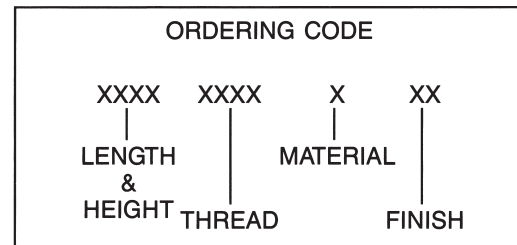

3/8 ROUND INTERNAL THREAD HANDLES

PART NO.	L ± 1/32	H ± 1/32
8214	2"	
8215	3"	
8216	4"	
8217	5"	1-5/16
8218	6"	
8219	7"	
8220	2-1/2	
8221	3"	
8222	4"	
8223	4-1/4	1-1/2
8224	4-1/2	
8225	5"	
8226	6"	
8227	7"	
8228	2"	
8229	2-1/2	
8230	3"	
8231	3-1/2	
8232	4"	
8233	4-1/4	
8234	4-1/2	1-3/4
8235	5"	
8236	5-1/4	
8237	5-1/2	
8238	5-3/4	
8239	6"	
8240	6-1/2	
8241	7"	
8242	3"	
8243	4"	
8244	4-1/4	
8245	4-1/2	1-7/8
8246	5"	
8247	6"	

See page 4H for finish codes
For non-standard parts contact Sales Office

THREAD CODE & DEPTH		
THREAD	CODE	A
8-32	832	7/16
10-32	1032	7/16-5/8
1/4-20	2520	3/8-5/8

MATERIAL	CODE	RoHS
Aluminum	A	YES
Brass	B	YES
Stainless Steel	SS	YES
Steel	S	YES