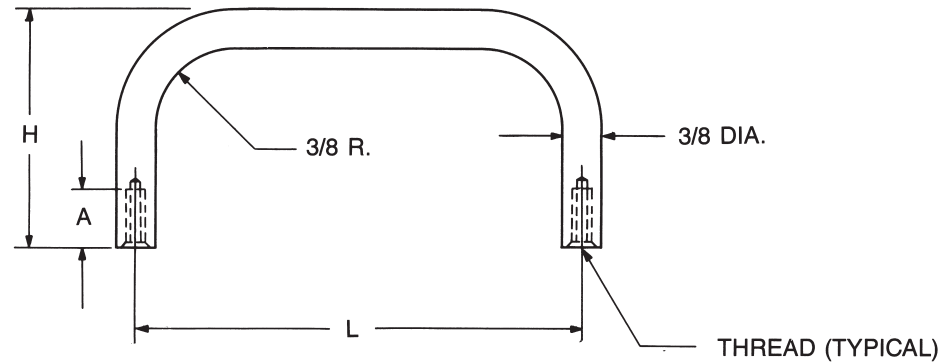

3/8 ROUND INTERNAL THREAD HANDLES

PART NO.	L ± 1/32	H ± 1/32
8214	2"	
8215	3"	
8216	4"	
8217	5"	1-5/16
8218	6"	
8219	7"	
8220	2-1/2	
8221	3"	
8222	4"	
8223	4-1/4	1-1/2
8224	4-1/2	
8225	5"	
8226	6"	
8227	7"	
8228	2"	
8229	2-1/2	
8230	3"	
8231	3-1/2	
8232	4"	
8233	4-1/4	
8234	4-1/2	1-3/4
8235	5"	
8236	5-1/4	
8237	5-1/2	
8238	5-3/4	
8239	6"	
8240	6-1/2	
8241	7"	
8242	3"	
8243	4"	
8244	4-1/4	
8245	4-1/2	1-7/8
8246	5"	
8247	6"	

See page 4H for finish codes
For non-standard parts contact Sales Office

THREAD CODE & DEPTH		
THREAD	CODE	A
8-32	832	7/16
10-32	1032	7/16-5/8
1/4-20	2520	3/8-5/8

MATERIAL	CODE	RoHS
Aluminum	A	YES
Brass	B	YES
Stainless Steel	SS	YES
Steel	S	YES