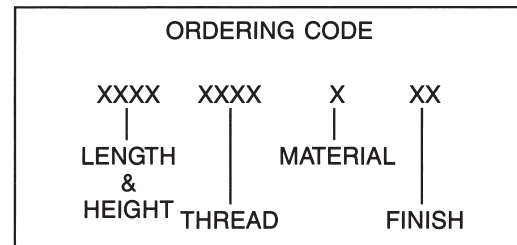

# 3/8 ROUND INTERNAL THREAD HANDLES

PART NO.	L ± 1/32	H ± 1/32
8214	2"	
8215	3"	
8216	4"	
8217	5"	1-5/16
8218	6"	
8219	7"	
8220	2-1/2	
8221	3"	
8222	4"	
8223	4-1/4	1-1/2
8224	4-1/2	
8225	5"	
8226	6"	
8227	7"	
8228	2"	
8229	2-1/2	
8230	3"	
8231	3-1/2	
8232	4"	
8233	4-1/4	
8234	4-1/2	1-3/4
8235	5"	
8236	5-1/4	
8237	5-1/2	
8238	5-3/4	
8239	6"	
8240	6-1/2	
8241	7"	
8242	3"	
8243	4"	
8244	4-1/4	
8245	4-1/2	1-7/8
8246	5"	
8247	6"	

See page 4H for finish codes  
For non-standard parts contact Sales Office

THREAD CODE & DEPTH		
THREAD	CODE	A
8-32	832	7/16
10-32	1032	7/16-5/8
1/4-20	2520	3/8-5/8

MATERIAL	CODE	RoHS
Aluminum	A	YES
Brass	B	YES
Stainless Steel	SS	YES
Steel	S	YES