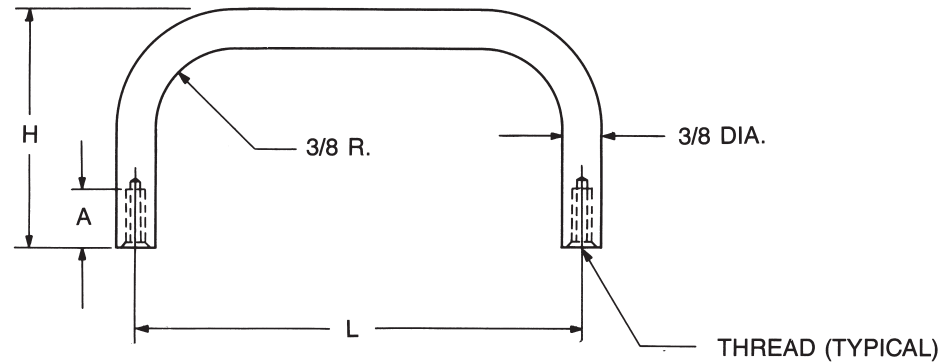

# 3/8 ROUND INTERNAL THREAD HANDLES

PART NO.	L ± 1/32	H ± 1/32
8214	2"	
8215	3"	
8216	4"	
8217	5"	1-5/16
8218	6"	
8219	7"	
8220	2-1/2	
8221	3"	
8222	4"	
8223	4-1/4	1-1/2
8224	4-1/2	
8225	5"	
8226	6"	
8227	7"	
8228	2"	
8229	2-1/2	
8230	3"	
8231	3-1/2	
8232	4"	
8233	4-1/4	
8234	4-1/2	1-3/4
8235	5"	
8236	5-1/4	
8237	5-1/2	
8238	5-3/4	
8239	6"	
8240	6-1/2	
8241	7"	
8242	3"	
8243	4"	
8244	4-1/4	
8245	4-1/2	1-7/8
8246	5"	
8247	6"	

See page 4H for finish codes  
For non-standard parts contact Sales Office

THREAD CODE & DEPTH		
THREAD	CODE	A
8-32	832	7/16
10-32	1032	7/16-5/8
1/4-20	2520	3/8-5/8

MATERIAL	CODE	RoHS
Aluminum	A	YES
Brass	B	YES
Stainless Steel	SS	YES
Steel	S	YES